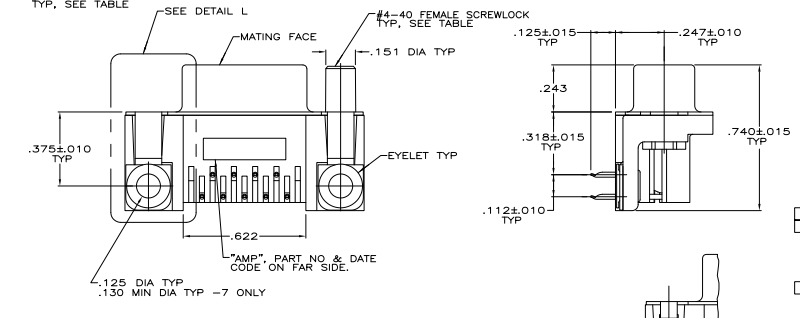

DETAIL M
 FOR -5,-6,-7,1--2
 & 1--3 ONLY

DETAIL L
 TYP BOTH ENDS

PC BOARD MOUNTING DIMENSIONS

- CONNECTOR MATES WITH ANY 9 POSN PLUG IN AMPLIMITE™ SERIES & COMPLIES WITH AMP SPEC 108-40005 WHERE APPLICABLE.
- MOLDED PARTS: FLAME RETARDANT 94V-0 RATED THERMOPLASTIC, BLACK. SHELL: STEEL PER ASTM A109. CONTACTS: PHOSPHOR BRONZE PER QQ-B-750. EYELETS: BRASS. SCREWLOCKS: ZINC. INSERTS: ZINC.
- SHELL: TIN PLATED. CONTACTS: SEE TABLE. EYELETS: TIN PLATED. SCREWLOCKS: CLEAR CHROMATE. INSERTS: CLEAR CHROMATE.
- GOLD PLATING PER MIL-G-45204, NICKEL PLATING PER QQ-N-290, TIN PER MIL-T-10727.
- GOLD FLASH FOR A DISTANCE OF .100 MIN FROM MATING END, TIN PLATED .000100-.000200 ON OPPOSITE END, ALL OVER .000050 NICKEL.
- .000030 GOLD FOR A DISTANCE OF .100 MIN FROM MATING END, TIN PLATED .000100-.000200 ON OPPOSITE END, ALL OVER .000050 NICKEL.
- .000015 MIN GOLD FOR A DISTANCE OF .100 MIN FROM MATING END, TIN PLATED .000100-.000200 ON OPPOSITE END, ALL OVER .000030 NICKEL.
- SCREWLOCKS REQUIRED FOR 1--5 CONNECTOR ASSEMBLIES WILL BE BULK PACKED & SHIPPED WITH CONNECTORS.
- SCREWLOCKS & LOCK WASHERS FOR 1--6 CONNECTOR ASSEMBLIES WILL BE BULK PACKED & SHIPPED WITH CONNECTORS.

MOUNTING HARDWARE	SHELL VERSION	CONTACT FINISH	PART NUMBER
-------------------	---------------	----------------	-------------

THIS DRAWING IS A CONTROLLED DOCUMENT. SEE CALLOUTS BC 1-38-81

DATE: 108-40025
 REV: 114-40010
 SIZE: 4.1