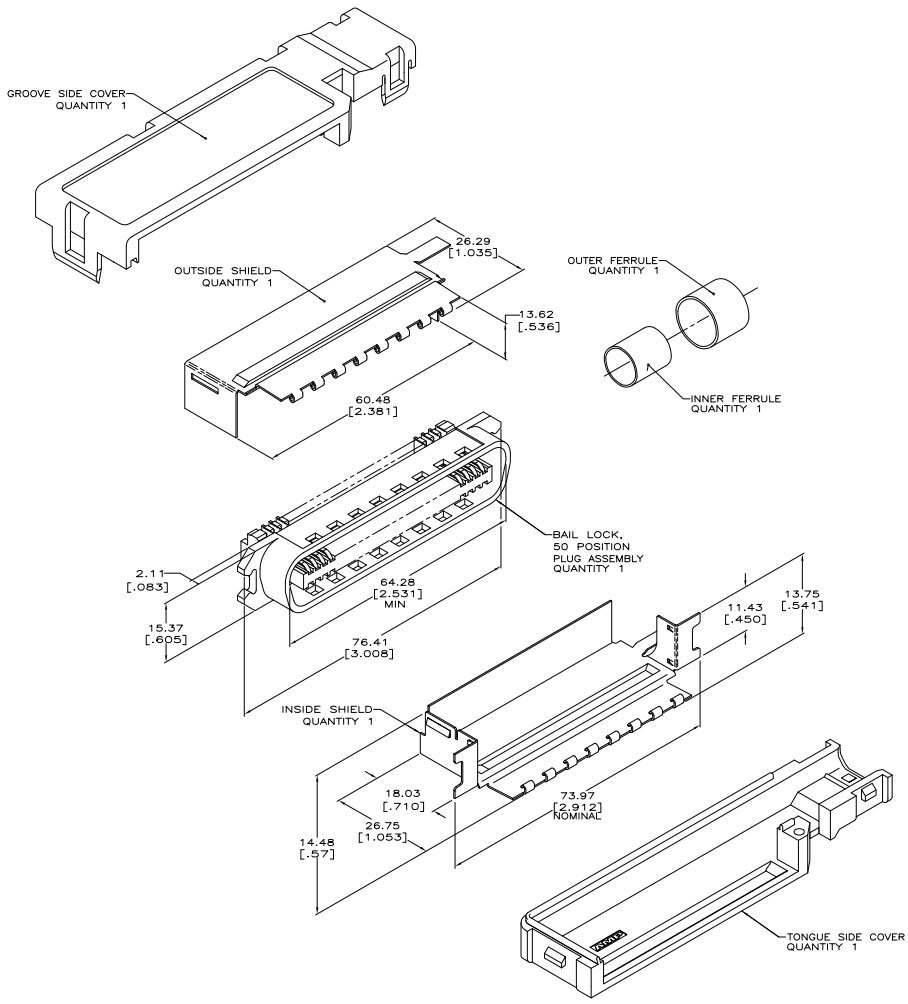

REV	DATE	DESCRIPTION	BY	APP
D		REVISED FOR ECO-08-007327	0202108	BM WM
D1		REVISED FOR ECO-08-004606	3002109	KK AEG

- THIS KIT SHIPPED NOT ASSEMBLED.
- MATERIAL-PLUG HOUSING AND COVERS - POLYPHENYLENE OXIDE, BLACK.  
 TERMINAL - HIGH STRENGTH COPPER ALLOY PLATED WITH EITHER 0.76µm [.000030] MIN GOLD OR GOLD FLASH OVER PALLADIUM NICKEL PLATE, 0.76µm [.000030] MIN TOTAL ON MATING SURFACE, 1.27µm [.000050] MIN NICKEL UNDERPLATE OVER ENTIRE TERMINAL.  
 SHIELDS - BRIGHT NICKEL PLATED CARBON STEEL.  
 FERRULES - BRASS.
- WIRE SIZE: 24 OR 26 AWG SOLID OR 24 AWG 7 STRANDS COPPER CONDUCTORS. MAXIMUM INSULATION DIAMETER OF 1.14[.045] IS ACCEPTABLE FOR MOST APPLICATIONS.
- CENTER-TO-CENTER SPACING OF TERMINALS IS 2.16 [.085] NOMINAL.
- BULK PACKAGED 100 KITS PER CONTAINER.
- DIMENSIONS ARE MAXIMUM UNLESS OTHERWISE SPECIFIED.
- ASSEMBLE GROOVE SIDE STRAIN RELIEF COVER (WITH LATCHES) ON OUTSIDE SHIELD, FOLLOWED BY TONGUE SIDE STRAIN RELIEF COVER ON INSIDE SHIELD.
- MAXIMUM CABLE DIAMETER = 12.7[.50] MAXIMUM ASSEMBLY HEIGHT = 31.5[1.24].
- PACKAGED ONE INDIVIDUAL KIT PER POLYBAG.
- OBsolete PARTS: OBSOLETE CIS STREAMLINING PER D.RENAUD/D.SINIS.