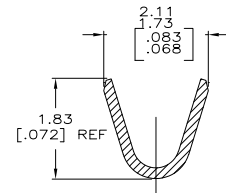

SECTION A-A
SCALE 20:1