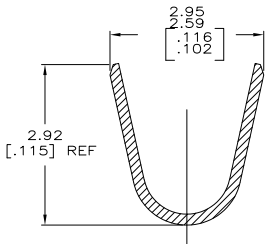

SECTION B-B
SCALE 20:1

5	0.20 [.008] BRASS	1-770901-0
4	0.20 [.008] BRASS	770901-3
PRE-TIN	0.20 [.008] BRASS	770901-1
FINISH	MATERIAL	PART NUMBER