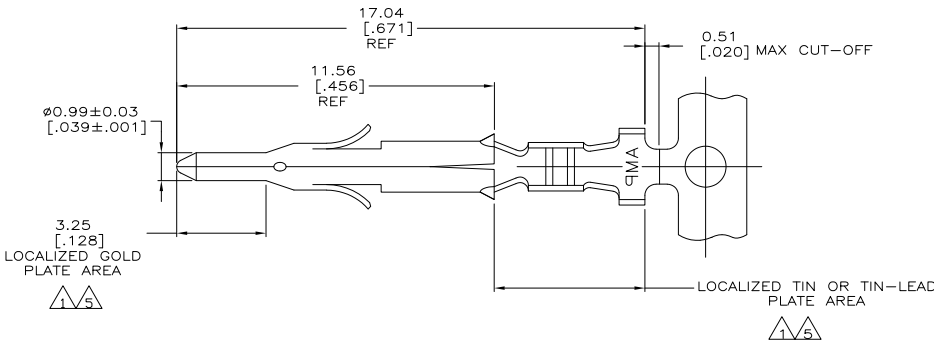

4

3

2

1

THIS DRAWING IS UNPUBLISHED. RELEASED FOR PUBLICATION. ALL RIGHTS RESERVED.

LOC	DIST	REVISIONS		
F	LNK	DESCRIPTION	DATE	BY
M1		REVISED PER ECO-11-004820	11MAR11	RK HMR

- 1 0.00076 [.000030] MIN GOLD IN LOCALIZED GOLD PLATE AREA AND 0.00254 [.000100] MIN BRIGHT TIN-LEAD IN LOCALIZED TIN-LEAD PLATE AREA OVER 0.00130 [.000050] MIN NICKEL.
- 2 WIRE RANGE: 0.12 - 0.4mm² (26-22 AWG).
- 3 INSULATION RANGE: 1.20-1.75[.047-.069] DIA.
- 4 DIMENSIONS IN BRACKETS ARE IN INCHES.
- 5 0.00076 [.000030] MIN GOLD IN LOCALIZED GOLD PLATE AREA AND 0.00254 [.000100] MIN BRIGHT TIN IN LOCALIZED TIN PLATE AREA OVER 0.00130 [.000050] MIN NICKEL.