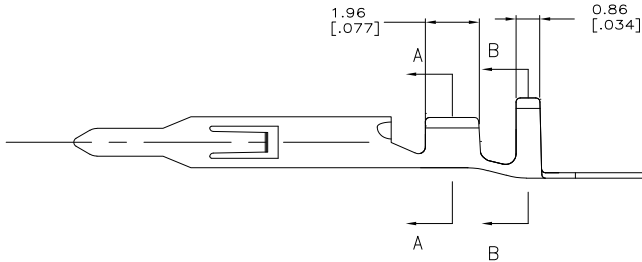

4

3

2

1

THIS DRAWING IS UNPUBLISHED. RELEASED FOR PUBLICATION. ALL RIGHTS RESERVED.

LOC	DIST	REVISIONS		
F	LNK	DESCRIPTION	DATE	BY
M1		REVISED PER ECO-11-004820	11MAR11	RK HMR

- 1 0.00076 [.000030] MIN GOLD IN LOCALIZED GOLD PLATE AREA AND 0.00254 [.000100] MIN BRIGHT TIN-LEAD IN LOCALIZED TIN-LEAD PLATE AREA OVER 0.00130 [.000050] MIN NICKEL.
- 2 WIRE RANGE: 0.12 - 0.4mm² (26-22 AWG).
- 3 INSULATION RANGE: 1.20-1.75[.047-.069] DIA.
- 4 DIMENSIONS IN BRACKETS ARE IN INCHES.
- 5 0.00076 [.000030] MIN GOLD IN LOCALIZED GOLD PLATE AREA AND 0.00254 [.000100] MIN BRIGHT TIN IN LOCALIZED TIN PLATE AREA OVER 0.00130 [.000050] MIN NICKEL.

5	0.20 [.008] BRASS	1-770901-0
4	0.20 [.008] BRASS	770901-3
PRE-TIN	0.20 [.008] BRASS	770901-1
FINISH	MATERIAL	PART NUMBER