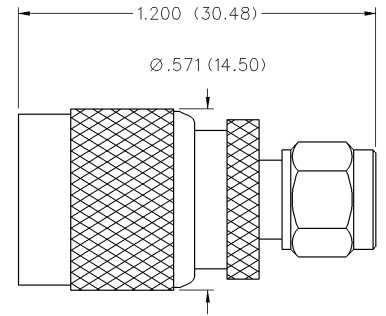

CP-AD512

**BNC Jack to UHF Jack
Adapter**

CP-AD504

BNC to Mini-UHF

**BNC Jack to
Mini-UHF Plug
Adapter**

CP-AD509

INCHES (MILLIMETERS)
CUSTOMER DRAWINGS AVAILABLE UPON REQUEST

TNC Plug to SMA Plug