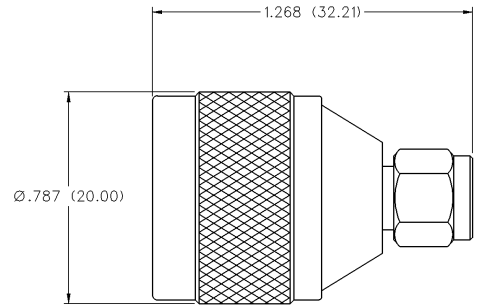

INCHES (MILLIMETERS)
CUSTOMER DRAWINGS AVAILABLE UPON REQUEST

N Plug to SMA Plug

CP-AD817

N Jack to SMA Plug

CP-AD818

N Plug to SMA Jack

CP-AD810

N Jack to SMA Jack