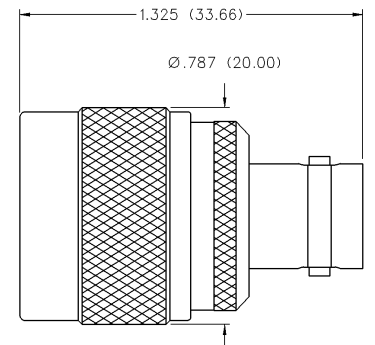

BNC Jack to N Plug