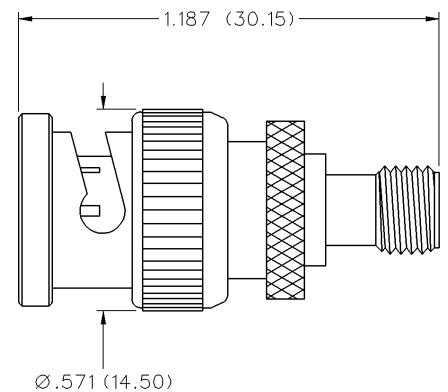

Between Series Adapters

BNC to SMA

INCHES (MILLIMETERS)
CUSTOMER DRAWINGS AVAILABLE UPON REQUEST

BNC Plug to SMA Plug

CP-AD582

BNC Jack to SMA Plug

CP-AD508

BNC Plug to SMA Jack

CP-AD583

BNC Jack to SMA Jack

CP-AD507

INCHES (MILLIMETERS)
CUSTOMER DRAWINGS AVAILABLE UPON REQUEST

BNC Plug to N Jack

CP-AD807

BNC Jack to N Jack

CP-AD806