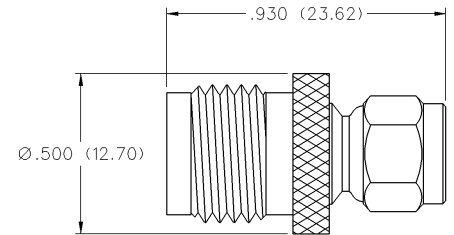

TNC Jack to SMA Plug

CP-AD312