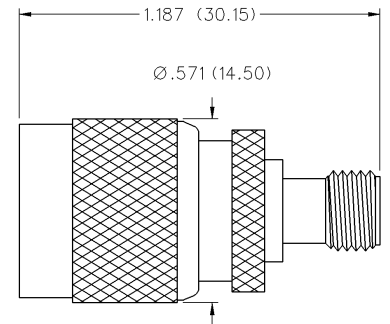

TNC Plug to SMA Jack

CP-AD313