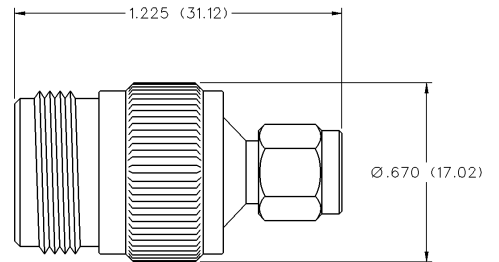

INCHES (MILLIMETERS)
CUSTOMER DRAWINGS AVAILABLE UPON REQUEST

N Plug to SMA Plug

CP-AD817

N Jack to SMA Plug

CP-AD818

N Plug to SMA Jack

CP-AD810

N Jack to SMA Jack