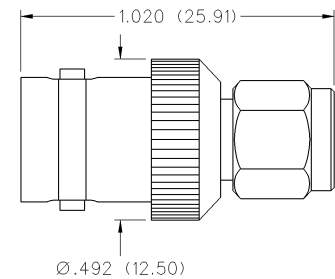

Between Series Adapters

BNC to SMA

INCHES (MILLIMETERS)
CUSTOMER DRAWINGS AVAILABLE UPON REQUEST

BNC Plug to SMA Plug

CP-AD582

BNC Jack to SMA Plug

CP-AD508

BNC Plug to SMA Jack

CP-AD583

BNC Jack to SMA Jack

CP-AD507

INCHES (MILLIMETERS)
CUSTOMER DRAWINGS AVAILABLE UPON REQUEST

BNC Plug to N Jack

CP-AD807

BNC Jack to N Jack

CP-AD806