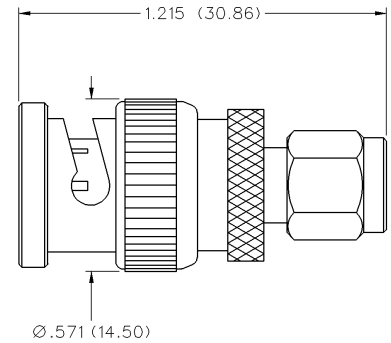

Between Series Adapters

BNC to SMA

INCHES (MILLIMETERS)
CUSTOMER DRAWINGS AVAILABLE UPON REQUEST

BNC Plug to SMA Plug

CP-AD582

BNC Jack to SMA Plug

CP-AD508

BNC Plug to SMA Jack

CP-AD583

BNC Jack to SMA Jack

CP-AD507

INCHES (MILLIMETERS)
CUSTOMER DRAWINGS AVAILABLE UPON REQUEST

BNC Plug to N Jack

CP-AD807

BNC Jack to N Jack

CP-AD806