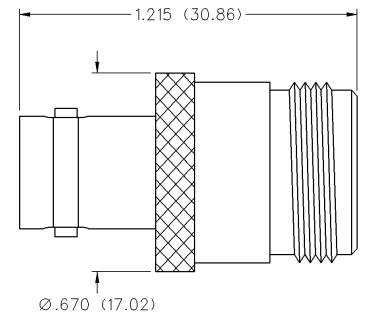

CP-AD583

BNC Jack to SMA Jack

CP-AD507

INCHES (MILLIMETERS)
CUSTOMER DRAWINGS AVAILABLE UPON REQUEST

BNC Plug to N Jack

CP-AD807

BNC Jack to N Jack

CP-AD806