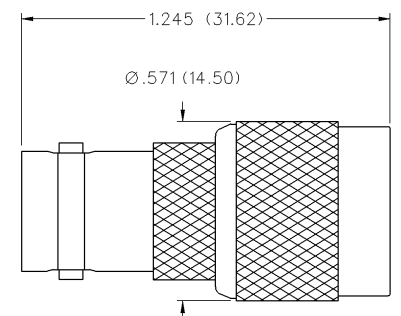

BNC Jack to TNC Plug