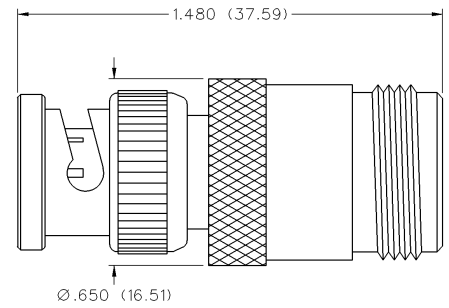

CP-AD583

BNC Jack to SMA Jack

CP-AD507

INCHES (MILLIMETERS)
CUSTOMER DRAWINGS AVAILABLE UPON REQUEST

BNC Plug to N Jack

CP-AD807

BNC Jack to N Jack

CP-AD806