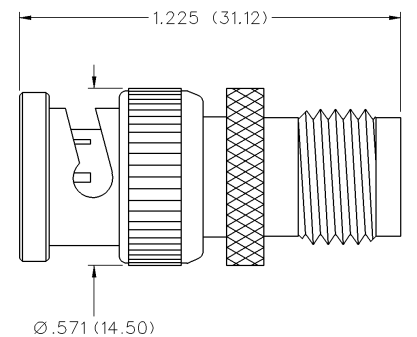

BNC Plug to TNC Jack