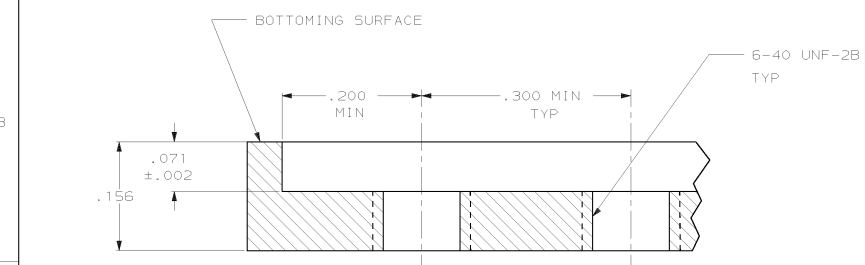

- △ BERYLLIUM COPPER PER QQ-C-530
- △ BRASS PER QQ-B-626
- △ PTFE PER MIL-P-19468
- △ GOLD PL PER MIL-G-45204

OBSOLETE	.465	.125	413020-3
	-	-	413020-2
	.400	.060	413020-1
	DIM T	DIM X	PART NUMBER

THIS DRAWING IS A CONTROLLED DOCUMENT.

DRAWN	T. THOMPSON	2-21-96	 TYCO Electronics Corporation Harrisburg, PA 17105-3608
CHKD	L. L. L.	2-21-96	
APPD	W. J. G.	2-21-96	
DIMENSIONS	INCHES		PRODUCT SPEC
DIMENSIONS UNLESS OTHERWISE SPECIFIED: 1/8 PLC ±.001 1/16 PLC ±.001 3/16 PLC ±.001 1/4 PLC ±.001 5/16 PLC ±.001 3/8 PLC ±.001 1/2 PLC ±.001 5/8 PLC ±.001 3/4 PLC ±.001 1.000 ±.001 H. PLC ANGLES ±.5°			APPLICATION SPEC
MATERIAL	FINISH		TITLE LAUNCHER, BL INDMATE, 2.8MM SIZE CASE CODE DRAWING NO. A2 00779 C- 413020 RESTRICTED TO
CUSTOMER DRAWING			SCALE 10:1 SHEET 1 OF 1 REV A