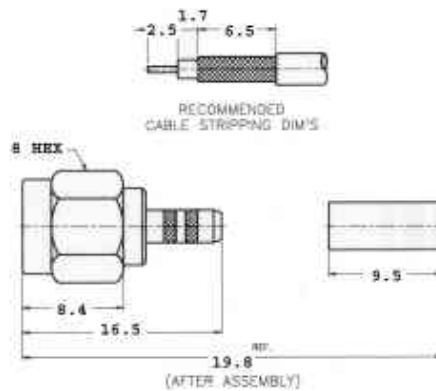

SMA Connectors

Crimp Type For Flexible Cable

Straight Crimp Cable Plug
Cable: A= RG58/U,141/U, 142/U
Cable: B=RG223/U

“A” P/N: 910A204F
“B” P/N: 910A204P

Crimp Type For Flexible Cable

Straight Crimp Cable Plug
Captive Contact
Cable: RG174/U, 188/U, 316/U

P/N: 910A204M

Crimp Type For Flexible Cable

Straight Crimp Cable Plug
Captive Contact
Cable: RG174/U, 188/U, 316/U

P/N: 910A904M

Crimp Type For Flexible Cable

Straight Crimp Cable Jack

Non-Captive Contact

Cable: A= RG58/U,141/U, 142/U

Cable: B=RG223/U

“A” P/N: 920A204F

“B” P/N: 920A204P