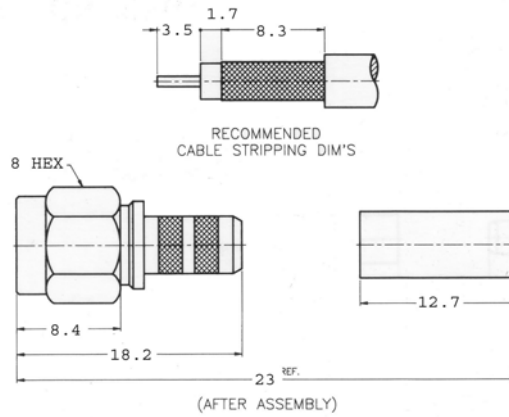

SMA Connectors

Crimp Type For Flexible Cable

Straight Crimp Cable Plug
Cable: A= RG58/U,141/U, 142/U
Cable: B=RG223/U

“A” P/N: 910A204F
“B” P/N: 910A204P

Crimp Type For Flexible Cable

Straight Crimp Cable Plug
Captive Contact
Cable: RG174/U, 188/U, 316/U

P/N: 910A204M

Crimp Type For Flexible Cable

Straight Crimp Cable Plug
Captive Contact
Cable: RG174/U, 188/U, 316/U

P/N: 910A904M

Crimp Type For Flexible Cable

Straight Crimp Cable Jack

Non-Captive Contact

Cable: A= RG58/U,141/U, 142/U

Cable: B=RG223/U

“A” P/N: 920A204F

“B” P/N: 920A204P