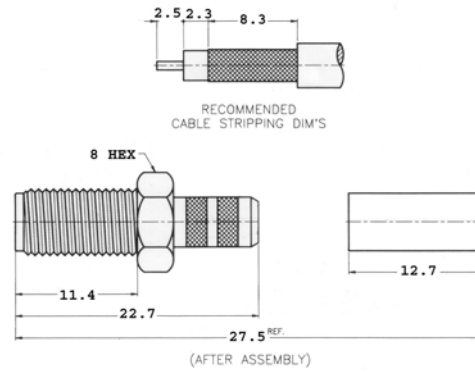

SMA Connectors

Crimp Type For Flexible Cable

Straight Crimp Cable Plug
Cable: A= RG58/U,141/U, 142/U
Cable: B=RG223/U

“A” P/N: 910A204F
“B” P/N: 910A204P

Crimp Type For Flexible Cable

Straight Crimp Cable Plug
Captive Contact
Cable: RG174/U, 188/U, 316/U

P/N: 910A204M

Crimp Type For Flexible Cable

Straight Crimp Cable Plug
Captive Contact
Cable: RG174/U, 188/U, 316/U

P/N: 910A904M

Crimp Type For Flexible Cable

Straight Crimp Cable Jack

Non-Captive Contact

Cable: A= RG58/U,141/U, 142/U

Cable: B=RG223/U

“A” P/N: 920A204F

“B” P/N: 920A204P