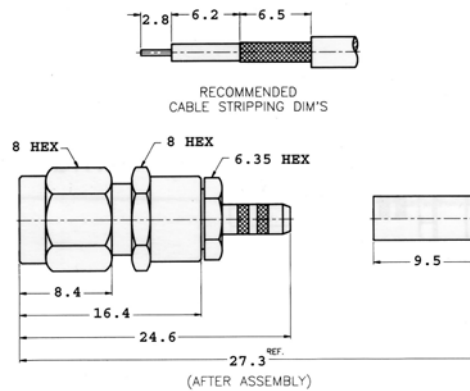

SMA Connectors

Crimp Type For Flexible Cable

Straight Crimp Cable Plug
Cable: A= RG58/U,141/U, 142/U
Cable: B=RG223/U

“A” P/N: 910A204F
“B” P/N: 910A204P

Crimp Type For Flexible Cable

Straight Crimp Cable Plug
Captive Contact
Cable: RG174/U, 188/U, 316/U

P/N: 910A204M

Crimp Type For Flexible Cable

Straight Crimp Cable Plug
Captive Contact
Cable: RG174/U, 188/U, 316/U

P/N: 910A904M

Crimp Type For Flexible Cable

Straight Crimp Cable Jack

Non-Captive Contact

Cable: A= RG58/U,141/U, 142/U

Cable: B=RG223/U

“A” P/N: 920A204F

“B” P/N: 920A204P