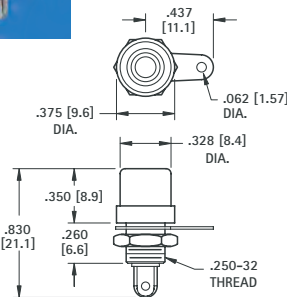

SURFACE MOUNT AUDIO JACKS

- Mates with 2.5mm and 3.5mm plugs
- Designed for reliable interface with audio equipment including computer speakers, headphones, sound cards, cell phones, etc.
- Models available for mono and stereo applications
- Low profile, surface mount design

SPECIFICATIONS

Housing: Polyamide, UL Rated 94V-0
Ground Terminal: .012 (.30) thick Brass, Gold Flash ①
Spring Contacts: .008 (.20) thick Phosphor Bronze, Gold Flash ② ⑤
Shunt Terminals: .012 (.30) thick Brass, Gold flash ③ ④

FOR 2.5 mm PLUGS

SUPPLIED ON TAPE AND REEL

FOR 3.5 mm PLUGS

STEREO SCHEMATIC

MONO SCHEMATIC

CAT. NO. 980TR (Stereo)

CAT. NO. 982TR (Mono)

Tape Spec's: 24mm wide; 16mm pitch
Reel Spec's: 15 inch reel (1,000 pieces per reel)

CAT. NO. 981TR (Stereo)

CAT. NO. 983TR (Mono)

Tape Spec's: 24mm wide; 16mm pitch
Reel Spec's: 15 inch reel (800 pieces per reel)

"F" FEMALE CONNECTOR

SNAP-FIT PC MOUNT

- Low profile
- Snap-fit mounting for positive retention during wave soldering
- Rugged, stable construction facilitates reliable mating
- High reliability, manufactured using Nickel Plated Brass bodies and Tin Plated Phosphor Bronze contacts
- Supplied with washer and nut

Mounting Detail

CAT. NO. 911

PANEL MOUNT PHONO JACKS

- Mates with .125 (3.12) dia. pin
- Mounts to panel in .296 (7.6) dia. hole
- Color coded for ease of identification
- Complete with nut and solder lug

ROUND BASE

HEX BASE

CAT. NO.	INSULATOR COLOR
580	RED
574	BLACK

MATERIAL:
Brass, Nickel Plate

CAT. NO.	INSULATOR COLOR
581	WHITE
582	RED
576	BLACK
583	YELLOW

COLOR KEYED - PC PHONO JACKS

- Mates with .125 (3.2) diameter pins
- Features a normally closed circuit
- Various colors for circuit identification
- Snap-fit mounting for positive retention during wave soldering