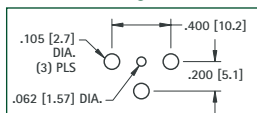

Mounting Detail