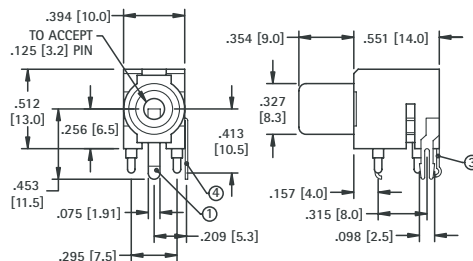

COLOR KEYED - PC PHONO JACKS

- Mates with .125 (3.2) diameter pins
- Features a normally closed circuit
- Various colors for circuit identification
- Snap-fit mounting for positive retention during wave soldering