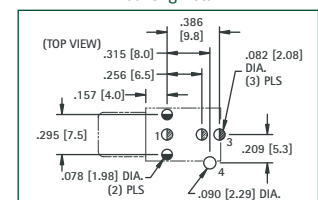

SCHEMATIC

Mounting Detail