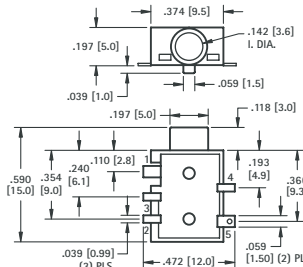

STEREO SCHEMATIC

MONO SCHEMATIC