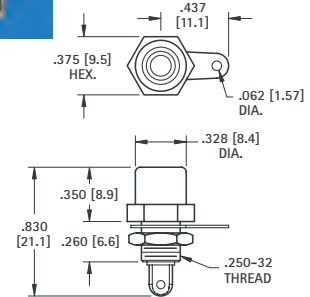

SURFACE MOUNT AUDIO JACKS

- Mates with 2.5mm and 3.5mm plugs
- Designed for reliable interface with audio equipment including computer speakers, headphones, sound cards, cell phones, etc.
- Models available for mono and stereo applications
- Low profile, surface mount design

SPECIFICATIONS

Housing: Polyamide, UL Rated 94V-0
Ground Terminal: .012 (.30) thick Brass, Gold Flash ①
Spring Contacts: .008 (.20) thick Phosphor Bronze, Gold Flash ② ⑤
Shunt Terminals: .012 (.30) thick Brass, Gold flash ③ ④

FOR 2.5 mm PLUGS

SUPPLIED ON TAPE AND REEL

FOR 3.5 mm PLUGS

STEREO SCHEMATIC

MONO SCHEMATIC

CAT. NO. 980TR (Stereo)

CAT. NO. 982TR (Mono)

Tape Spec's: 24mm wide; 16mm pitch
Reel Spec's: 15 inch reel (1,000 pieces per reel)

CAT. NO. 981TR (Stereo)

CAT. NO. 983TR (Mono)

Tape Spec's: 24mm wide; 16mm pitch
Reel Spec's: 15 inch reel (800 pieces per reel)

"F" FEMALE CONNECTOR

SNAP-FIT PC MOUNT

- Low profile
- Snap-fit mounting for positive retention during wave soldering
- Rugged, stable construction facilitates reliable mating
- High reliability, manufactured using Nickel Plated Brass bodies and Tin Plated Phosphor Bronze contacts
- Supplied with washer and nut

Mounting Detail

CAT. NO. 911

PANEL MOUNT PHONO JACKS

- Mates with .125 (3.12) dia. pin
- Mounts to panel in .296 (7.6) dia. hole
- Color coded for ease of identification
- Complete with nut and solder lug

ROUND BASE

HEX BASE

CAT. NO.	INSULATOR COLOR
580	RED
574	BLACK

MATERIAL:
Brass, Nickel Plate

CAT. NO.	INSULATOR COLOR
581	WHITE
582	RED
576	BLACK
583	YELLOW

COLOR KEYED - PC PHONO JACKS

- Mates with .125 (3.2) diameter pins
- Features a normally closed circuit
- Various colors for circuit identification
- Snap-fit mounting for positive retention during wave soldering