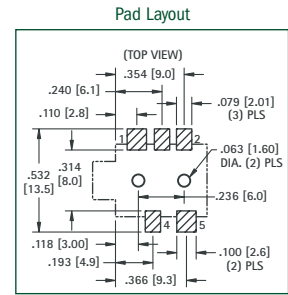

STEREO SCHEMATIC

MONO SCHEMATIC