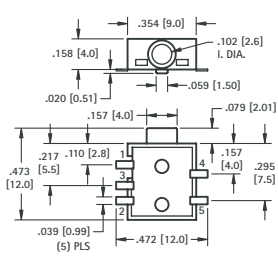

SURFACE MOUNT AUDIO JACKS

- Mates with 2.5mm and 3.5mm plugs
- Designed for reliable interface with audio equipment including computer speakers, headphones, sound cards, cell phones, etc.
- Models available for mono and stereo applications
- Low profile, surface mount design

SPECIFICATIONS

Housing: Polyamide, UL Rated 94V-0
Ground Terminal: .012 (.30) thick Brass, Gold Flash ①
Spring Contacts: .008 (.20) thick Phosphor Bronze, Gold Flash ② ⑤
Shunt Terminals: .012 (.30) thick Brass, Gold flash ③ ④

FOR 2.5 mm PLUGS

SUPPLIED ON TAPE AND REEL

FOR 3.5 mm PLUGS

STEREO SCHEMATIC

MONO SCHEMATIC

CAT. NO. 980TR (Stereo)

CAT. NO. 982TR (Mono)

Tape Spec's: 24mm wide; 16mm pitch
Reel Spec's: 15 inch reel (1,000 pieces per reel)

CAT. NO. 981TR (Stereo)

CAT. NO. 983TR (Mono)

Tape Spec's: 24mm wide; 16mm pitch
Reel Spec's: 15 inch reel (800 pieces per reel)

"F" FEMALE CONNECTOR

SNAP-FIT PC MOUNT

- Low profile
- Snap-fit mounting for positive retention during wave soldering
- Rugged, stable construction facilitates reliable mating
- High reliability, manufactured using Nickel Plated Brass bodies and Tin Plated Phosphor Bronze contacts
- Supplied with washer and nut

Mounting Detail

CAT. NO. 911

PANEL MOUNT PHONO JACKS

- Mates with .125 (3.12) dia. pin
- Mounts to panel in .296 (7.6) dia. hole
- Color coded for ease of identification
- Complete with nut and solder lug

ROUND BASE

HEX BASE

CAT. NO.	INSULATOR COLOR
580	RED
574	BLACK

MATERIAL:
Brass, Nickel Plate

CAT. NO.	INSULATOR COLOR
581	WHITE
582	RED
576	BLACK
583	YELLOW

COLOR KEYED - PC PHONO JACKS

- Mates with .125 (3.2) diameter pins
- Features a normally closed circuit
- Various colors for circuit identification
- Snap-fit mounting for positive retention during wave soldering