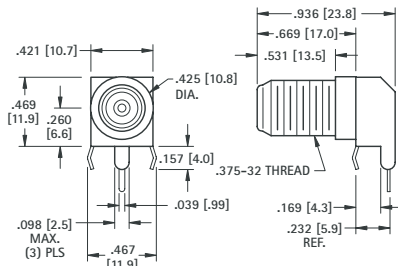

"F" FEMALE CONNECTOR

SNAP-FIT PC MOUNT

- Low profile
- Snap-fit mounting for positive retention during wave soldering
- Rugged, stable construction facilitates reliable mating
- High reliability, manufactured using Nickel Plated Brass bodies and Tin Plated Phosphor Bronze contacts
- Supplied with washer and nut