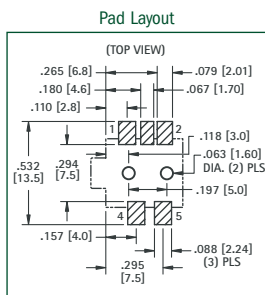

SURFACE MOUNT AUDIO JACKS

- Mates with 2.5mm and 3.5mm plugs
- Designed for reliable interface with audio equipment including computer speakers, headphones, sound cards, cell phones, etc.
- Models available for mono and stereo applications
- Low profile, surface mount design

SPECIFICATIONS

Housing: Polyamide, UL Rated 94V-0
Ground Terminal: .012 (.30) thick Brass, Gold Flash ①
Spring Contacts: .008 (.20) thick Phosphor Bronze, Gold Flash ② ⑤
Shunt Terminals: .012 (.30) thick Brass, Gold flash ③ ④

FOR 2.5 mm PLUGS

SUPPLIED ON TAPE AND REEL

FOR 3.5 mm PLUGS

STEREO SCHEMATIC

MONO SCHEMATIC

CAT. NO. 980TR (Stereo)

CAT. NO. 982TR (Mono)

Tape Spec's: 24mm wide; 16mm pitch
Reel Spec's: 15 inch reel (1,000 pieces per reel)

CAT. NO. 981TR (Stereo)

CAT. NO. 983TR (Mono)

Tape Spec's: 24mm wide; 16mm pitch
Reel Spec's: 15 inch reel (800 pieces per reel)

"F" FEMALE CONNECTOR

SNAP-FIT PC MOUNT

- Low profile
- Snap-fit mounting for positive retention during wave soldering
- Rugged, stable construction facilitates reliable mating
- High reliability, manufactured using Nickel Plated Brass bodies and Tin Plated Phosphor Bronze contacts
- Supplied with washer and nut

Mounting Detail

CAT. NO. 911

PANEL MOUNT PHONO JACKS

- Mates with .125 (3.12) dia. pin
- Mounts to panel in .296 (7.6) dia. hole
- Color coded for ease of identification
- Complete with nut and solder lug

ROUND BASE

HEX BASE

CAT. NO.	INSULATOR COLOR
580	RED
574	BLACK

MATERIAL:
Brass, Nickel Plate

CAT. NO.	INSULATOR COLOR
581	WHITE
582	RED
576	BLACK
583	YELLOW

COLOR KEYED - PC PHONO JACKS

- Mates with .125 (3.2) diameter pins
- Features a normally closed circuit
- Various colors for circuit identification
- Snap-fit mounting for positive retention during wave soldering