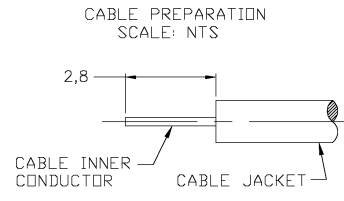

4

3

2

1

THIS DRAWING IS UNPUBLISHED. RELEASED FOR PUBLICATION
© COPYRIGHT BY TYCO ELECTRONICS CORPORATION. ALL RIGHTS RESERVED.

LOC	DIST	REVISIONS			
P	LTR	DESCRIPTION	DATE	OWN	APD
HC	00				
	0	RELEASE PER EC 0514-0108-04	3/22/04		QCom

NOTE:

1. DESIGNED FOR USE WITH .141 SEMI-RIGID (RG402/U) AND CONFORMABLE CABLES HAVING SIMILAR DIAMETERS
2. ASSEMBLE TO CABLE USING IS SHEET 408-8835

CENTER CONTACT	BRASS	GOLD
HOUSING	BRASS	GOLD
RELEASE RING	BRONZE	WHITE BRONZE
OUTER CONTACT	BERYLLIUM COPPER	NICKEL
DIELECTRIC	PTFE	N/A
COMPONENT	MATERIAL	FINISH

1408451-1	1408456-2	1408346-1
HSG ASSY	CONTACT	PART NO.