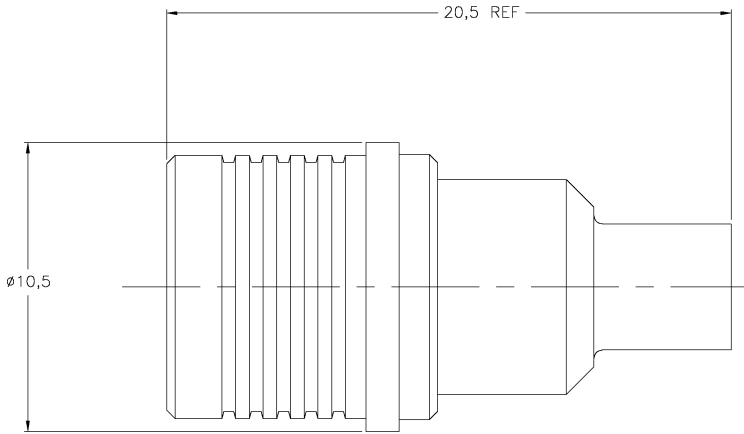

4

3

2

1

THIS DRAWING IS UNPUBLISHED. RELEASED FOR PUBLICATION
© COPYRIGHT BY TYCO ELECTRONICS CORPORATION. ALL RIGHTS RESERVED.

LOC	DIST	REVISIONS			
P	LTR	DESCRIPTION	DATE	OWN	APD
HC	00				
	0	RELEASE PER EC 0514-0108-04	3/22/04		QCom

NOTE:

1. DESIGNED FOR USE WITH .141 SEMI-RIGID (RG402/U) AND CONFORMABLE CABLES HAVING SIMILAR DIAMETERS
2. ASSEMBLE TO CABLE USING IS SHEET 408-8835

CENTER CONTACT	BRASS	GOLD
HOUSING	BRASS	GOLD
RELEASE RING	BRONZE	WHITE BRONZE
OUTER CONTACT	BERYLLIUM COPPER	NICKEL
DIELECTRIC	PTFE	N/A
COMPONENT	MATERIAL	FINISH

1408451-1	1408456-2	1408346-1
HSG ASSY	CONTACT	PART NO.