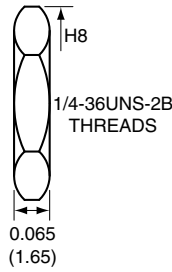

1		
Description	Material	Finish
Body	Brass	Nickel
Pin	Brass	Gold
Insulation	Teflon	Teflon
Nut	Brass	Nickel
Washer	Brass	Nickel

NUT

Title RP-SMA FEMALE BULKHEAD FRONT MOUNT WITH SOLDER POT

Part No. CONREVSMA004

Revision: 1.0

Dimensions: INCHES (mm)

Date: 3/2/2005

Sheet 1 of 1

CONNECTOR CITY
THE VALUE OF CONNECTIONS