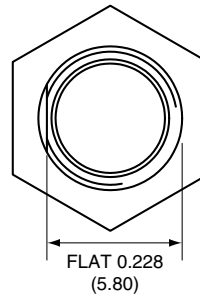

1		
Description	Material	Finish
Body	Brass	Nickel
Pin	Brass	Gold
Insulation	Teflon	Teflon
Nut	Brass	Nickel
Washer	Brass	Nickel

BACK VIEW

Title RP-SMA FEMALE BULKHEAD FRONT MOUNT WITH SOLDER POT

Part No. CONREVSMA004

Revision: 1.0

Dimensions: INCHES (mm)

Date: 3/2/2005

Sheet 1 of 1

CONNECTOR CITY
THE VALUE OF CONNECTIONS