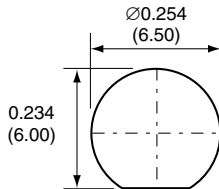

RECOMMENDED MOUNTING HOLE