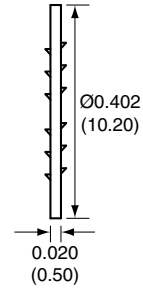

WASHER

Title RP-SMA FEMALE BULKHEAD FRONT MOUNT WITH SOLDER POT

Part No. CONREVSMA004

Revision: 1.0

Dimensions: INCHES (mm)

Date: 3/2/2005

Sheet 1 of 1

CONNECTOR CITY
THE VALUE OF CONNECTIONS