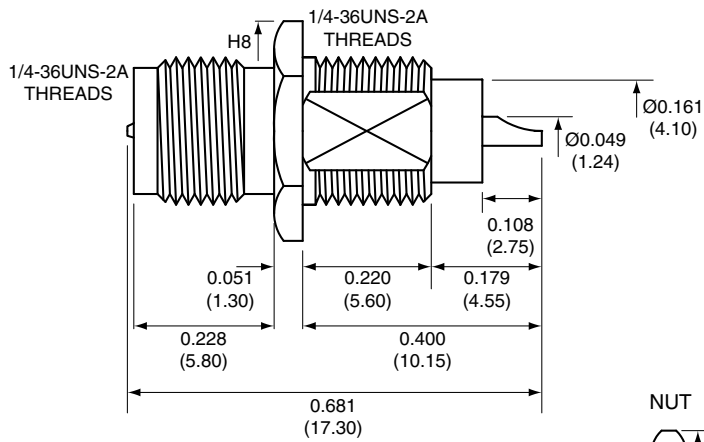

1		
Description	Material	Finish
Body	Brass	Nickel
Pin	Brass	Gold
Insulation	Teflon	Teflon
Nut	Brass	Nickel
Washer	Brass	Nickel

SIDE VIEW