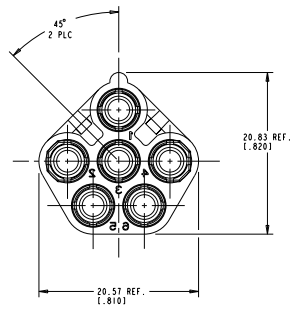

VOLUME	COLOR	PART NUMBER
0.172 IN³	BLACK	794911-9
0.172 IN³	GRAY	794911-8
0.172 IN³	BROWN	794911-7
0.172 IN³	BLUE	794911-6
0.172 IN³	GREEN	794911-5
0.172 IN³	YELLOW	794911-4
0.172 IN³	ORANGE	794911-3
0.172 IN³	RED	794911-2
0.172 IN³	NATURAL	794911-1

METRIC