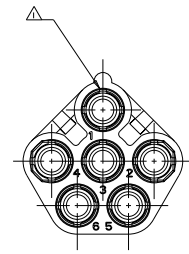

VOLUME	COLOR	PART NUMBER
0.172 IN³	BLACK	794911-9
0.172 IN³	GRAY	794911-8
0.172 IN³	BROWN	794911-7
0.172 IN³	BLUE	794911-6
0.172 IN³	GREEN	794911-5
0.172 IN³	YELLOW	794911-4
0.172 IN³	ORANGE	794911-3
0.172 IN³	RED	794911-2
0.172 IN³	NATURAL	794911-1

METRIC