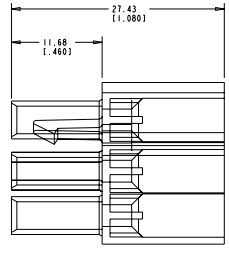

VOLUME	COLOR	PART NUMBER
0.172 IN³	BLACK	794911-9
0.172 IN³	GRAY	794911-8
0.172 IN³	BROWN	794911-7
0.172 IN³	BLUE	794911-6
0.172 IN³	GREEN	794911-5
0.172 IN³	YELLOW	794911-4
0.172 IN³	ORANGE	794911-3
0.172 IN³	RED	794911-2
0.172 IN³	NATURAL	794911-1

METRIC