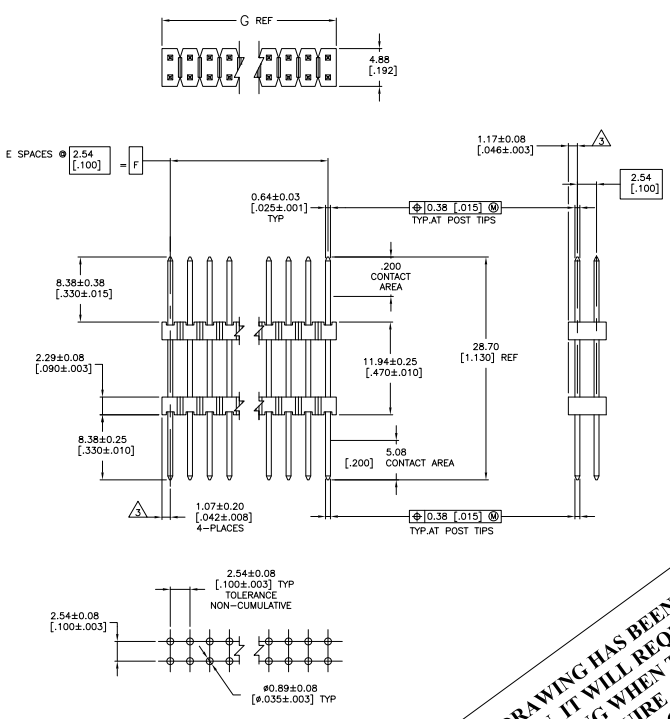

1. ASSEMBLY MAY BE BROKEN TO THE DESIRED NUMBER OF POSITIONS
  2. TRUE POSITION TOLERANCE OF THE POST TIPS APPLIES WHEN THE HEADER IS HELD FLAT AGAINST THE PRINTED CIRCUIT BOARD
2. ▲ THE NOTED DIMENSIONS APPLY AT THE INTERSECTION OF THE POST AND HOUSING
   ▲ HOUSING: FLAME RETARDANT THERMOPLASTIC; COLOR: BLACK.
   ▲ FINISH: 0.000381 [.000015] GOLD ON CONTACT AREA, OVER 0.00127 [.000050] NICKEL, ENTIRE POST.

THIS DRAWING HAS BEEN TRANSLATED AND REFLECTS THE PREVIOUS REVISION. IT WILL REQUIRE A COMPLETE DRAWING CHECK BY PRODUCT ENGINEERING WHEN THE NEXT ECO CHANGE IS WRITTEN - THIS MAY REQUIRE A CHANGE TO THE REVISION OF THE DOCUMENT MANAGER FOLDER AND THIS DRAWING.

REV	DATE	DESCRIPTION	BY	CHK	APP
AD 00					
1	11/11/11	REVISED PER ECO-11-004587			
2					
3					
4					
5					
6					
7					
8					
9					
10					
11					
12					
13					
14					
15					
16					
17					
18					
19					
20					
21					
22					
23					
24					
25					
26					
27					
28					
29					
30					
31					
32					
33					
34					
35					
36					
37					
38					
39					
40					
41					
42					
43					
44					
45					
46					
47					
48					
49					
50					
51					
52					
53					
54					
55					
56					
57					
58					
59					
60					
61					
62					
63					
64					
65					
66					
67					
68					
69					
70					
71					
72					
73					
74					
75					
76					
77					
78					
79					
80					
81					
82					
83					
84					
85					
86					
87					
88					
89					
90					
91					
92					
93					
94					
95					
96					
97					
98					
99					
100