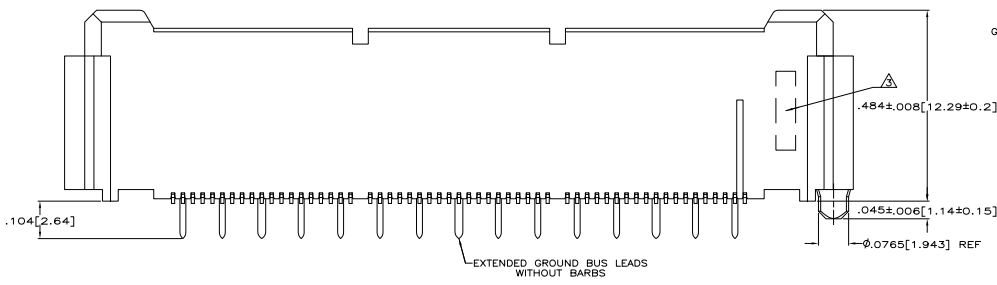

RECOMMENDED PC BOARD LAYOUT
(VIEWED FROM CONNECTOR SIDE)

3.000[76.2]	6	3.450[87.63]	3.898[99]	4.000[101.6]	266	767082-7
2.500[63.5]	5	2.950[74.93]	2.398[60.91]	3.500[88.9]	228	767082-6
2.000[50.8]	4	2.450[62.23]	2.898[73.61]	3.000[76.2]	190	767082-5
1.500[38.1]	3	1.950[49.53]	2.398[60.91]	2.500[63.5]	152	767082-4
1.000[25.4]	2	1.450[36.83]	1.898[48.21]	2.000[50.8]	114	767082-3
.500[12.7]	1	.950[24.13]	1.398[35.51]	1.500[38.1]	76	767082-2
.000[0]	0	.450[11.43]	.898[22.81]	1.000[25.4]	38	767082-1
E	D	C	B	A	NO. OF POS	PART NUMBER