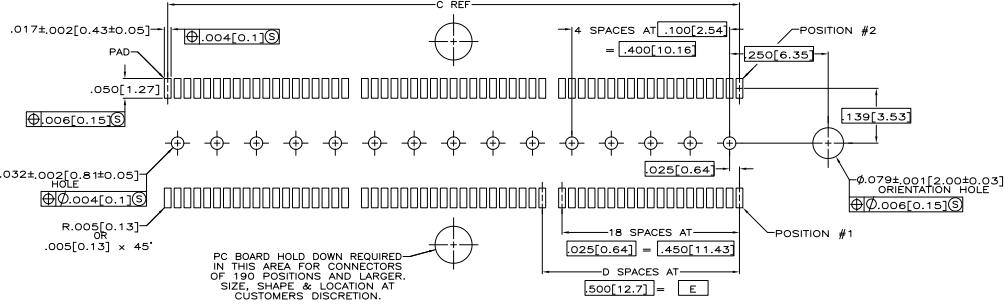

RECOMMENDED PC BOARD LAYOUT
(VIEWED FROM CONNECTOR SIDE)

3.000[76.2]	6	3.450[87.63]	3.898[99]	4.000[101.6]	266	767082-7
2.500[63.5]	5	2.950[74.93]	2.398[60.91]	3.500[88.9]	228	767082-6
2.000[50.8]	4	2.450[62.23]	2.898[73.61]	3.000[76.2]	190	767082-5
1.500[38.1]	3	1.950[49.53]	2.398[60.91]	2.500[63.5]	152	767082-4
1.000[25.4]	2	1.450[36.83]	1.898[48.21]	2.000[50.8]	114	767082-3
.500[12.7]	1	.950[24.13]	1.398[35.51]	1.500[38.1]	76	767082-2
.000[0]	0	.450[11.43]	.898[22.81]	1.000[25.4]	38	767082-1
E	D	C	B	A	NO. OF POS	PART NUMBER