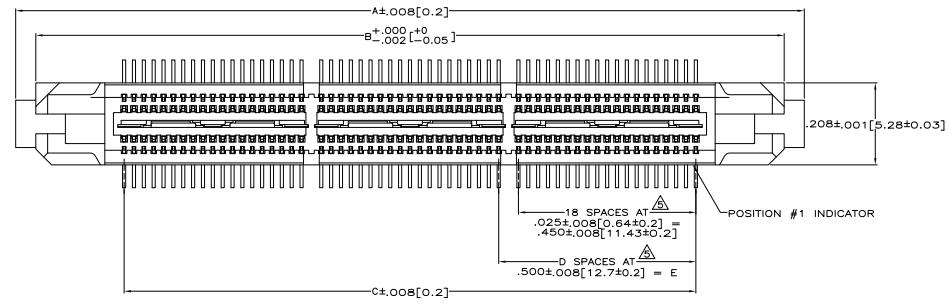

REV	DATE	DESCRIPTION	BY	APP'D
AD 47	7/14/04	REVISED PER ECO-08-00846		
E				

- △ HOUSING: LIQUID CRYSTAL POLYMER, COLOR BLACK.
- △ CONTACTS: HIGH RELIABILITY COPPER ALLOY.
- △ GROUND BUSES: PHOSPHOR BRONZE ALLOY, UNS C51100.
- △ CONTACTS & GROUND BUSES: NICKEL UNDERPLATE ALL OVER, MATING SURFACE PLATED TO MEET LEVEL 2 PERFORMANCE REQUIREMENTS OF THE PRODUCT SPECIFICATION 108-1422, SOLDER TAILS PLATED TIN-LEAD.
- △ DATE CODE MARKED IN AREA INDICATED ON OPPOSITE SIDE OF POSITION #1.
- △ ONE GROUND BUS WITH 5 TAILS PER EACH MODULE.
- △ TOLERANCE NON-ACCUMULATIVE.