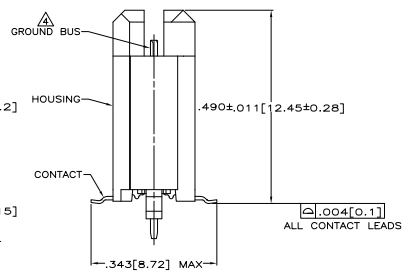

RECOMMENDED PC BOARD LAYOUT
(VIEWED FROM CONNECTOR SIDE)

3.000[76.2]	6	3.450[87.63]	3.898[99]	4.000[101.6]	266	767082-7
2.500[63.5]	5	2.950[74.93]	2.398[60.91]	3.500[88.9]	228	767082-6
2.000[50.8]	4	2.450[62.23]	2.898[73.61]	3.000[76.2]	190	767082-5
1.500[38.1]	3	1.950[49.53]	2.398[60.91]	2.500[63.5]	152	767082-4
1.000[25.4]	2	1.450[36.83]	1.898[48.21]	2.000[50.8]	114	767082-3
.500[12.7]	1	.950[24.13]	1.398[35.51]	1.500[38.1]	76	767082-2
.000[0]	0	.450[11.43]	.898[22.81]	1.000[25.4]	38	767082-1
E	D	C	B	A	NO. OF POS	PART NUMBER