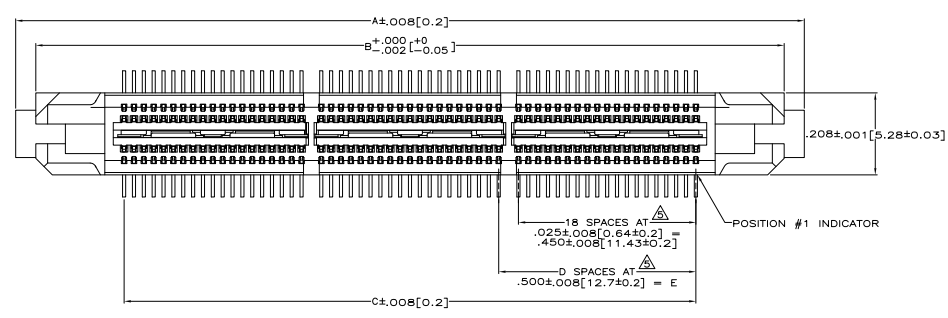

THIS DRAWING IS UNPUBLISHED
UNLESS INDICATED OTHERWISE
© 1988 AMP ELECTRONICS CORPORATION ALL RIGHTS RESERVED

REV	DATE	DESCRIPTION	BY	CHK	APP
AD	00				
E		REVISED PER ECO-08-009495	25ANR08	DH	DD

- △ HOUSING: LIQUID CRYSTAL POLYMER, COLOR BLACK.
- CONTACTS: HIGH RELIABILITY COPPER ALLOY.
- GROUND BUSES: BRASS.
- △ CONTACTS & GROUND BUSES: NICKEL UNDERPLATE ALL OVER, MATING SURFACE PLATED TO MEET LEVEL 1 PERFORMANCE REQUIREMENTS OF TE PRODUCT SPECIFICATION 108-1422. SOLDER TAILS PLATED TIN-LEAD.
- △ DATE CODE MARKED IN AREA INDICATED ON SAME SIDE AS POSITION #1.
- △ ONE GROUND BUS WITH 5 TAILS PER EACH MODULE.
- △ TOLERANCE NON-ACCUMULATIVE.
- △ FOR STANDARD APPLICATIONS, ORIENTATION HOLE TO BE $\phi 0.094 \pm 0.002 [2.39 \pm 0.05]$.
- △ FOR SLIP-FIT APPLICATIONS, ORIENTATION HOLE TO BE $\phi 0.079 \pm 0.001 [2.00 \pm 0.03]$.