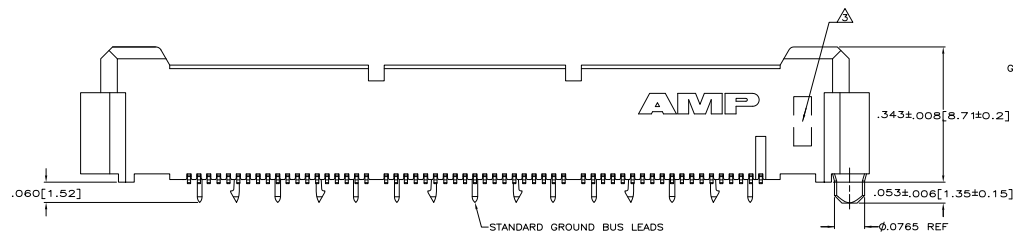

RECOMMENDED PC BOARD LAYOUT
(VIEWED FROM CONNECTOR SIDE)

3.000[76.2]	6	3.450[87.63]	3.898[99]	4.000[101.6]	266	767139-7
2.500[63.5]	5	2.950[74.93]	3.398[86.31]	3.500[88.9]	228	767139-6
2.000[50.8]	4	2.450[62.23]	2.898[73.61]	3.000[76.2]	190	767139-5
1.500[38.1]	3	1.950[49.53]	2.398[60.91]	2.500[63.5]	152	767139-4
1.000[25.4]	2	1.450[36.83]	1.898[48.21]	2.000[50.8]	114	767139-3
.500[12.7]	1	.950[24.13]	1.398[35.51]	1.500[38.1]	76	767139-2
.000[0]	0	.450[11.43]	.898[22.81]	1.000[25.4]	38	767139-1
E	D	C	B	A	NO. OF POS	PART NUMBER