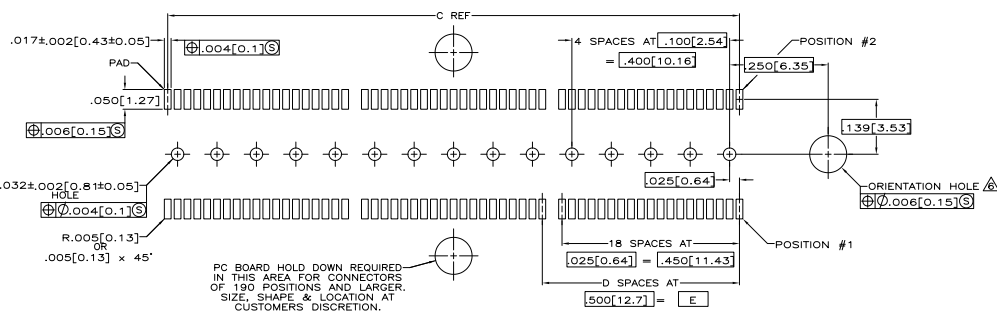

RECOMMENDED PC BOARD LAYOUT
(VIEWED FROM CONNECTOR SIDE)

3.000[76.2]	6	3.450[87.63]	3.898[99]	4.000[101.6]	266	767139-7
2.500[63.5]	5	2.950[74.93]	3.398[86.31]	3.500[88.9]	228	767139-6
2.000[50.8]	4	2.450[62.23]	2.898[73.61]	3.000[76.2]	190	767139-5
1.500[38.1]	3	1.950[49.53]	2.398[60.91]	2.500[63.5]	152	767139-4
1.000[25.4]	2	1.450[36.83]	1.898[48.21]	2.000[50.8]	114	767139-3
.500[12.7]	1	.950[24.13]	1.398[35.51]	1.500[38.1]	76	767139-2
.000[0]	0	.450[11.43]	.898[22.81]	1.000[25.4]	38	767139-1
E	D	C	B	A	NO. OF POS	PART NUMBER