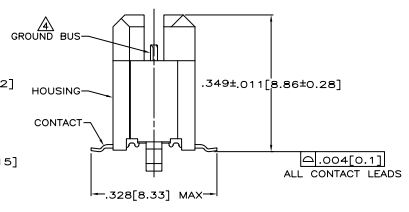

RECOMMENDED PC BOARD LAYOUT
(VIEWED FROM CONNECTOR SIDE)

3.000[76.2]	6	3.450[87.63]	3.898[99]	4.000[101.6]	266	767139-7
2.500[63.5]	5	2.950[74.93]	3.398[86.31]	3.500[88.9]	228	767139-6
2.000[50.8]	4	2.450[62.23]	2.898[73.61]	3.000[76.2]	190	767139-5
1.500[38.1]	3	1.950[49.53]	2.398[60.91]	2.500[63.5]	152	767139-4
1.000[25.4]	2	1.450[36.83]	1.898[48.21]	2.000[50.8]	114	767139-3
.500[12.7]	1	.950[24.13]	1.398[35.51]	1.500[38.1]	76	767139-2
.000[0]	0	.450[11.43]	.898[22.81]	1.000[25.4]	38	767139-1
E	D	C	B	A	NO. OF POS	PART NUMBER