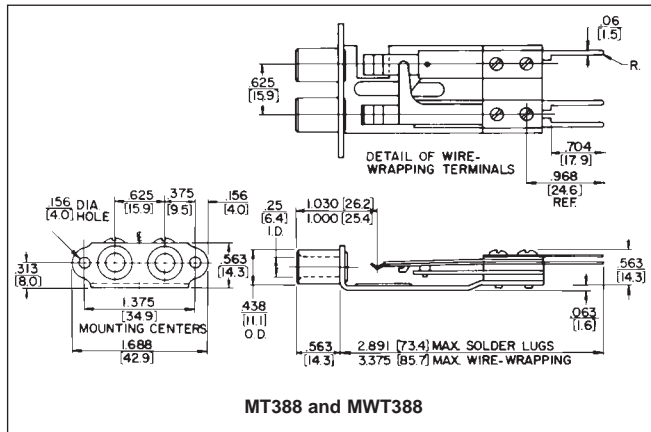

1/4" LONG FRAME TELEPHONE TWIN JACKS

SCHEMATIC CIRCUITS

MT388 and MWT388

MT389 and MWT389

DIMENSIONS ARE FOR REFERENCE ONLY $\frac{\text{Inch}}{\text{(mm)}}$

NOTE: Contact your Switchcraft Representative for price and delivery.