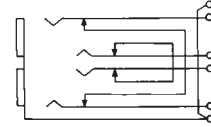

1/4" LONG FRAME TELEPHONE TWIN JACKS

SCHEMATIC CIRCUITS

MT388 and MWT388

MT389 and MWT389

DIMENSIONS ARE FOR REFERENCE ONLY $\frac{\text{Inch}}{\text{(mm)}}$

NOTE: Contact your Switchcraft Representative for price and delivery.