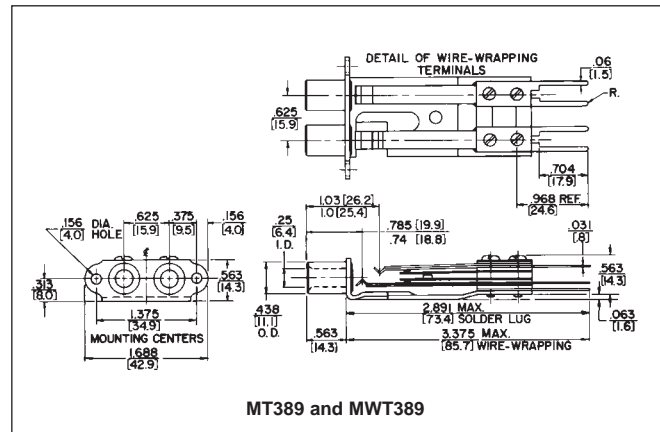

1/4" LONG FRAME TELEPHONE TWIN JACKS

SCHEMATIC CIRCUITS

MT388 and MWT388

MT389 and MWT389

DIMENSIONS ARE FOR REFERENCE ONLY $\frac{\text{Inch}}{\text{(mm)}}$

NOTE: Contact your Switchcraft Representative for price and delivery.