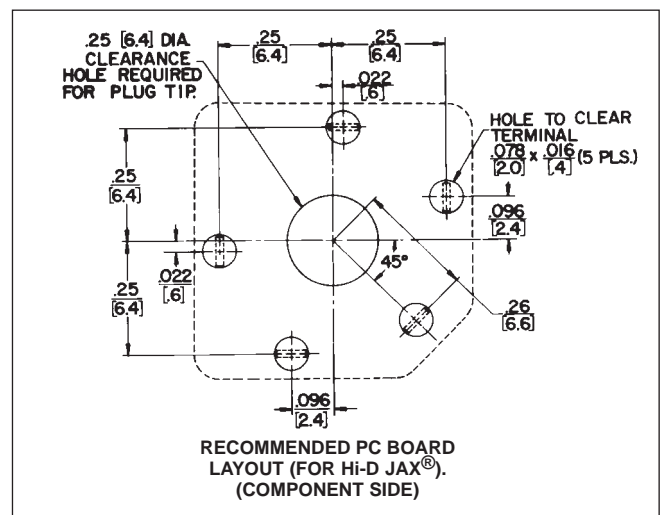

## 1/4" ENCLOSED TELEPHONE JACKS

**INSULATED MOUNTING**

DIMENSIONS ARE FOR REFERENCE ONLY  $\frac{\text{Inch}}{\text{(mm)}}$

NOTE: Contact your Switchcraft Representative for price and delivery.