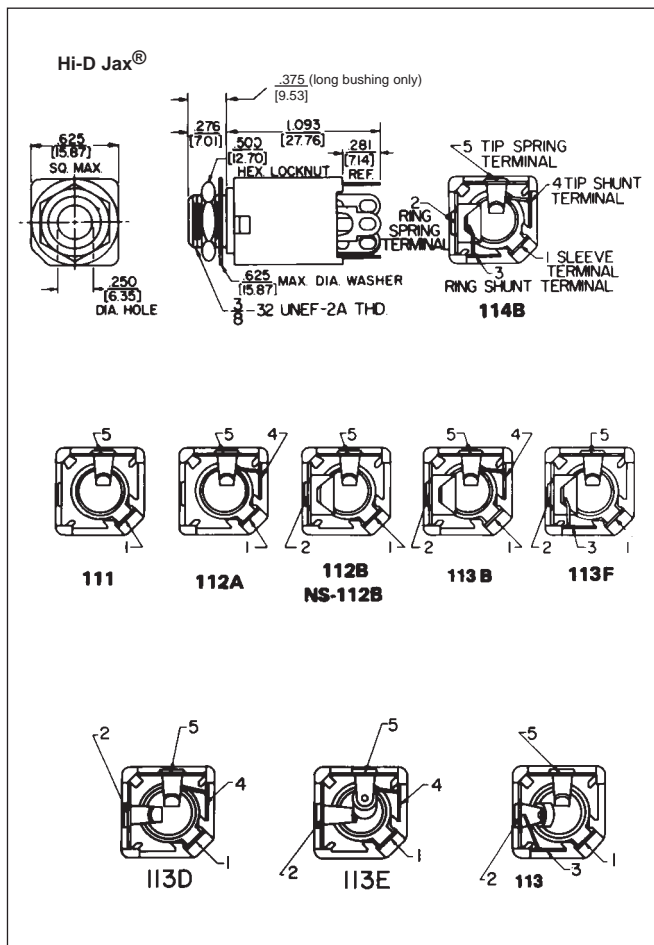

## 1/4" ENCLOSED TELEPHONE JACKS

**INSULATED MOUNTING**

DIMENSIONS ARE FOR REFERENCE ONLY  $\frac{\text{Inch}}{\text{(mm)}}$

NOTE: Contact your Switchcraft Representative for price and delivery.