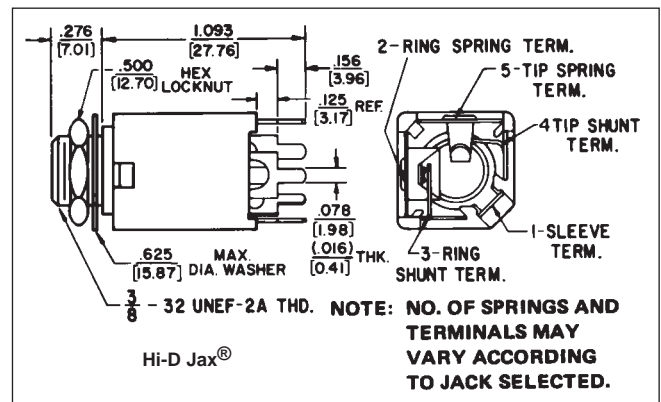

## 1/4" ENCLOSED TELEPHONE JACKS

**INSULATED MOUNTING**

DIMENSIONS ARE FOR REFERENCE ONLY  $\frac{\text{Inch}}{\text{(mm)}}$

NOTE: Contact your Switchcraft Representative for price and delivery.