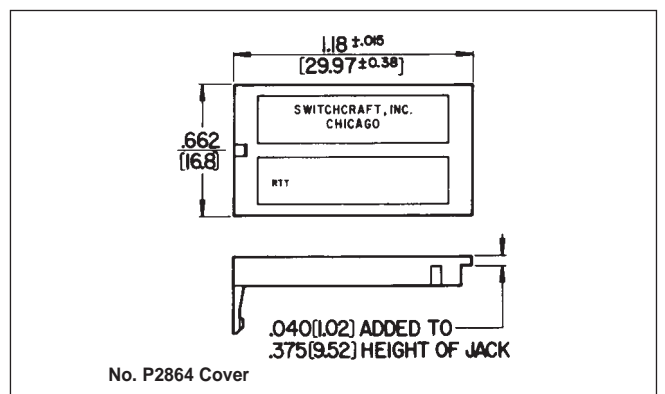

## MINIATURE TELEPHONE JACKS, RIGHT ANGLE, PC MOUNT

DIMENSIONS ARE FOR REFERENCE ONLY Inch  
(mm)

NOTE: Contact your Switchcraft Representative for price and delivery.