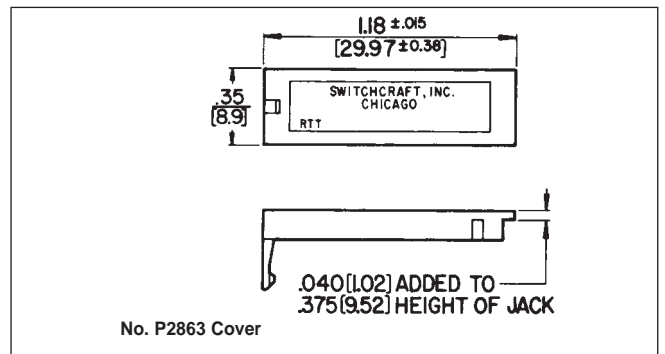

## MINIATURE TELEPHONE JACKS, RIGHT ANGLE, PC MOUNT

DIMENSIONS ARE FOR REFERENCE ONLY Inch  
(mm)

NOTE: Contact your Switchcraft Representative for price and delivery.