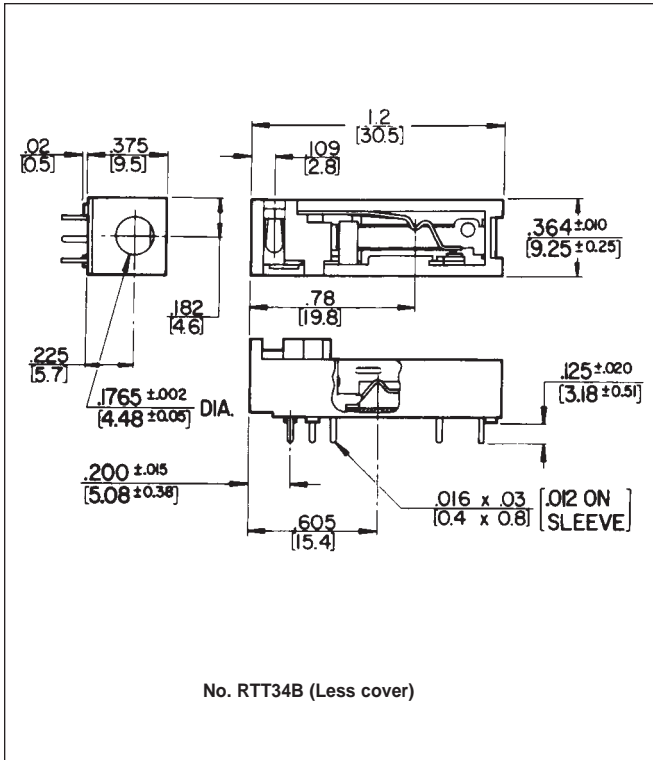

## MINIATURE TELEPHONE JACKS, RIGHT ANGLE, PC MOUNT

DIMENSIONS ARE FOR REFERENCE ONLY Inch  
(mm)

NOTE: Contact your Switchcraft Representative for price and delivery.