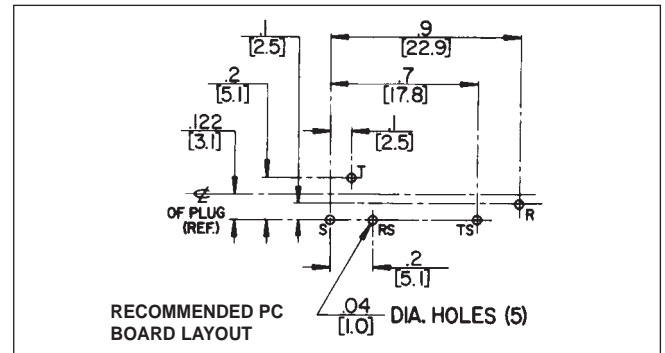

## MINIATURE TELEPHONE JACKS, RIGHT ANGLE, PC MOUNT

DIMENSIONS ARE FOR REFERENCE ONLY Inch  
(mm)

NOTE: Contact your Switchcraft Representative for price and delivery.