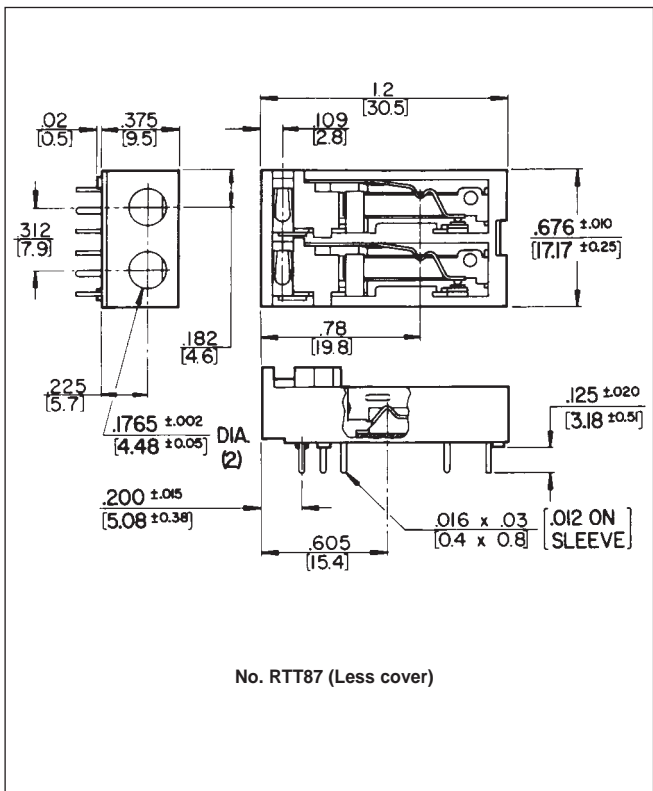

## MINIATURE TELEPHONE JACKS, RIGHT ANGLE, PC MOUNT

DIMENSIONS ARE FOR REFERENCE ONLY Inch  
(mm)

NOTE: Contact your Switchcraft Representative for price and delivery.