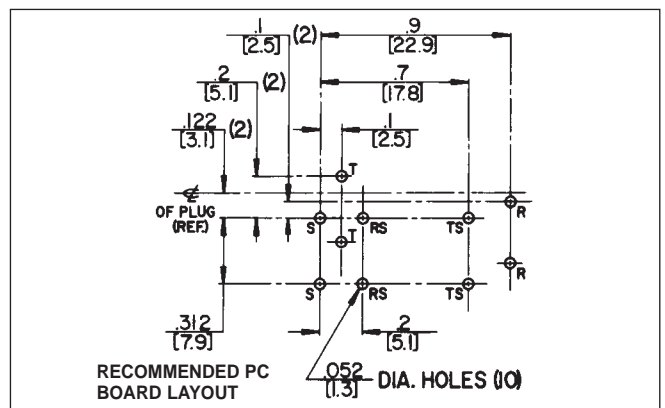

## MINIATURE TELEPHONE JACKS, RIGHT ANGLE, PC MOUNT

DIMENSIONS ARE FOR REFERENCE ONLY Inch  
(mm)

NOTE: Contact your Switchcraft Representative for price and delivery.