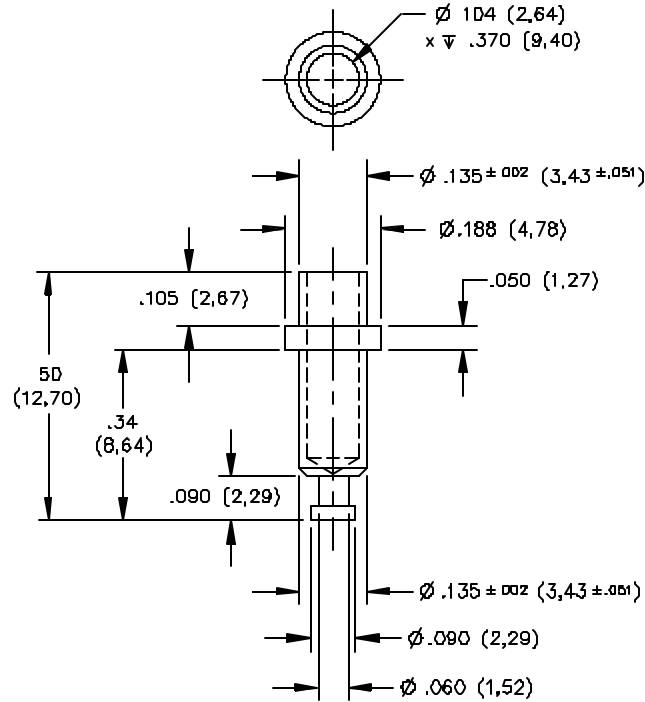

Model 3277 Miniature Rivet Type Banana Jack With Turret for 1/16" Thick Panel

FEATURES:

- Accepts miniature banana plugs.
- Mounts in panels up to .062" thick.

MATERIALS:

Miniature Banana Jack: Brass

Finish: Gold Plated, over Sulphamate Nickel

RATINGS:

Operating Voltage: 1500 VDC

Current: 5 Amperes

ORDERING INFORMATION: Model 3277

Sold in packages of 10

All dimensions are in inches and metric.

All specifications are to the latest revisions. Specifications are subject to change without notice.