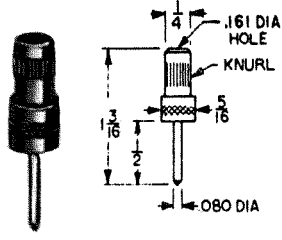

Designers' Choice

TEST TIPS & PLUGS

SPECIFICATIONS: Tips: Brass, Nickel Plate
 Handles: Nylon 6/6, Available in Red or Black
 Rating: 10 Amps AC for 100°C temperature rise, continuous duty

FORCE FIT SOLDERLESS TIPS

SENIOR

CAT. NO. 1690

JUNIOR

CAT. NO. 1680

SOLDERLESS - .080 DIA. TIP PLUGS

Fully insulated molded nylon sleeve. Maximum reliability with minimum contact resistance. Recessed metal head eliminates possibility of shock or grounding. Designed for solderless connection of up to 16 gauge stranded wire which fits through handle and tip and is secured by screwing handle tight. Current rating 10 Amps. Fits all standard tip jacks.

Designed for miniaturization where space is critical. Solder lead connection. Maximum reliability with minimum contact resistance. Base of tip is recessed to eliminate shock or grounding. Fits horizontal tip jacks. Current rating: 10 Amps.

STREAMLINE TIPS

CAT. NO. 1615 - RED
 CAT. NO. 1616 - BLACK

CAT. NO.	A
3022-12	.120
3022-20	.093

HEAVY DUTY

CAT. NO. 3017 - RED
 CAT. NO. 3018 - BLACK
 CAT. NO. 3019 - TIP ONLY

NEEDLE TIPS

CAT. NO. 3015 - RED
 CAT. NO. 3016 - BLACK
 CAT. NO. 3014 - TIP ONLY