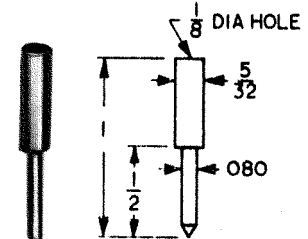

Designed for miniaturization where space is critical. Solder lead connection. Maximum reliability with minimum contact resistance. Base of tip is recessed to eliminate shock or grounding. Fits horizontal tip jacks. Current rating: 10 Amps.

SELECTION OF COLORS

CAT. NO.	COLOR	CAT. NO.	COLOR
6006	WHITE	6009	GREEN
6007	RED	6010	YELLOW
6008	BLACK	6011	BLUE

INSULATED SOLDERLESS TIP

SENIOR

CAT. NO. 1660- RED
 CAT. NO. 1661- BLACK

JUNIOR

CAT. NO. 1670- RED
 CAT. NO. 1671- BLACK

STREAMLINE TIPS

CAT. NO. 1615 - RED
 CAT. NO. 1616 - BLACK

CAT. NO.	A
3022-12	.120
3022-20	.093

HEAVY DUTY

CAT. NO. 3017 - RED
 CAT. NO. 3018 - BLACK
 CAT. NO. 3019 - TIP ONLY

NEEDLE TIPS

CAT. NO. 3015 - RED
 CAT. NO. 3016 - BLACK
 CAT. NO. 3014 - TIP ONLY

STANDARD PHONE TIPS

Ideal for replacement tip for headset, speaker, or extension cord. Cat. No. 1601 Tip accommodates heavier wire.

CAT. NO. 1600

CAT. NO. 1601