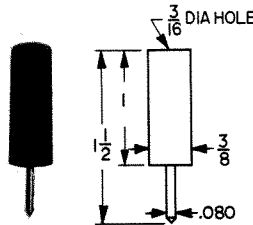

SENIOR

CAT. NO. 1690

JUNIOR

CAT. NO. 1680

SOLDERLESS - .080 DIA. TIP PLUGS

Fully insulated molded nylon sleeve. Maximum reliability with minimum contact resistance. Recessed metal head eliminates possibility of shock or grounding. Designed for solderless connection of up to 16 gauge stranded wire which fits through handle and tip and is secured by screwing handle tight. Current rating 10 Amps. Fits all standard tip jacks.

Designed for miniaturization where space is critical. Solder lead connection. Maximum reliability with minimum contact resistance. Base of tip is recessed to eliminate shock or grounding. Fits horizontal tip jacks. Current rating: 10 Amps.

SELECTION OF COLORS

CAT. NO.	COLOR	CAT. NO.	COLOR
6006	WHITE	6009	GREEN
6007	RED	6010	YELLOW
6008	BLACK	6011	BLUE

INSULATED SOLDERLESS TIP

SENIOR

CAT. NO. 1660- RED
 CAT. NO. 1661- BLACK

JUNIOR

CAT. NO. 1670- RED
 CAT. NO. 1671- BLACK

STREAMLINE TIPS

CAT. NO. 1615 - RED
 CAT. NO. 1616 - BLACK

CAT. NO.	A
3022-12	.120
3022-20	.093

HEAVY DUTY

CAT. NO. 3017 - RED
 CAT. NO. 3018 - BLACK
 CAT. NO. 3019 - TIP ONLY

NEEDLE TIPS

CAT. NO. 3015 - RED
 CAT. NO. 3016 - BLACK
 CAT. NO. 3014 - TIP ONLY