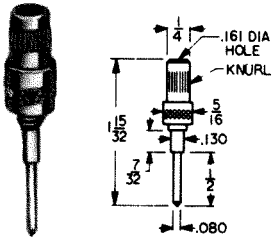

Designers' Choice

TEST TIPS & PLUGS

SPECIFICATIONS: Tips: Brass, Nickel Plate
 Handles: Nylon 6/6, Available in Red or Black
 Rating: 10 Amps AC for 100°C temperature rise, continuous duty

FORCE FIT SOLDERLESS TIPS

SENIOR

CAT. NO. 1690

JUNIOR

CAT. NO. 1680

SOLDERLESS - .080 DIA. TIP PLUGS

Fully insulated molded nylon sleeve. Maximum reliability with minimum contact resistance. Recessed metal head eliminates possibility of shock or grounding. Designed for solderless connection of up to 16 gauge stranded wire which fits through handle and tip and is secured by screwing handle tight. Current rating 10 Amps. Fits all standard tip jacks.

Designed for miniaturization where space is critical. Solder lead connection. Maximum reliability with minimum contact resistance. Base of tip is recessed to eliminate shock or grounding. Fits horizontal tip jacks. Current rating: 10 Amps.

STREAMLINE TIPS

CAT. NO. 1615 - RED
 CAT. NO. 1616 - BLACK

CAT. NO.	A
3022-12	.120
3022-20	.093

HEAVY DUTY

CAT. NO. 3017 - RED
 CAT. NO. 3018 - BLACK
 CAT. NO. 3019 - TIP ONLY

NEEDLE TIPS

CAT. NO. 3015 - RED
 CAT. NO. 3016 - BLACK
 CAT. NO. 3014 - TIP ONLY