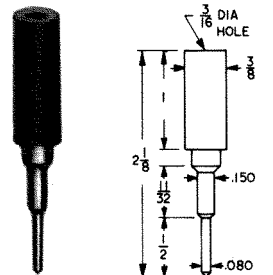

Designed for miniaturization where space is critical. Solder lead connection. Maximum reliability with minimum contact resistance. Base of tip is recessed to eliminate shock or grounding. Fits horizontal tip jacks. Current rating: 10 Amps.

SELECTION OF COLORS

CAT. NO.	COLOR	CAT. NO.	COLOR
6006	WHITE	6009	GREEN
6007	RED	6010	YELLOW
6008	BLACK	6011	BLUE

INSULATED SOLDERLESS TIP

SENIOR

CAT. NO. 1660- RED
 CAT. NO. 1661- BLACK

JUNIOR

CAT. NO. 1670- RED
 CAT. NO. 1671- BLACK

STREAMLINE TIPS

CAT. NO. 1615 - RED
 CAT. NO. 1616 - BLACK

CAT. NO.	A
3022-12	.120
3022-20	.093

HEAVY DUTY

CAT. NO. 3017 - RED
 CAT. NO. 3018 - BLACK
 CAT. NO. 3019 - TIP ONLY

NEEDLE TIPS

CAT. NO. 3015 - RED
 CAT. NO. 3016 - BLACK
 CAT. NO. 3014 - TIP ONLY

STANDARD PHONE TIPS

Ideal for replacement tip for headset, speaker, or extension cord. Cat. No. 1601 Tip accommodates heavier wire.

CAT. NO. 1600

CAT. NO. 1601