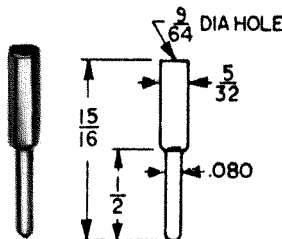

STANDARD PHONE TIPS

Ideal for replacement tip for headset, speaker, or extension cord. Cat. No. 1601 Tip accommodates heavier wire.

CAT. NO. 1600