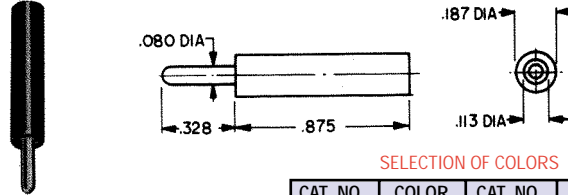

SENIOR

CAT. NO. 1690

JUNIOR

CAT. NO. 1680

SOLDERLESS - .080 DIA. TIP PLUGS

Fully insulated molded nylon sleeve. Maximum reliability with minimum contact resistance. Recessed metal head eliminates possibility of shock or grounding. Designed for solderless connection of up to 16 gauge stranded wire which fits through handle and tip and is secured by screwing handle tight. Current rating 10 Amps. Fits all standard tip jacks.

SELECTION OF COLORS

CAT. NO.	COLOR	CAT. NO.	COLOR
6000	WHITE	6003	GREEN
6001	RED	6004	YELLOW
6002	BLACK	6005	BLUE

THREADED SOLDERLESS TIP

SENIOR

CAT. NO. 1691

JUNIOR

CAT. NO. 1681

MINIATURE - .080 DIA. TIP PLUGS

Designed for miniaturization where space is critical. Solder lead connection. Maximum reliability with minimum contact resistance. Base of tip is recessed to eliminate shock or grounding. Fits horizontal tip jacks. Current rating: 10 Amps.