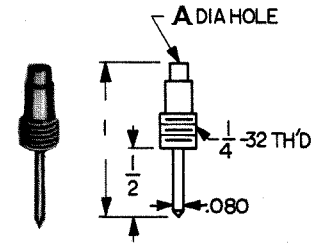

SENIOR

CAT. NO. 1690

JUNIOR

CAT. NO. 1680

SOLDERLESS - .080 DIA. TIP PLUGS

Fully insulated molded nylon sleeve. Maximum reliability with minimum contact resistance. Recessed metal head eliminates possibility of shock or grounding. Designed for solderless connection of up to 16 gauge stranded wire which fits through handle and tip and is secured by screwing handle tight. Current rating 10 Amps. Fits all standard tip jacks.

Designed for miniaturization where space is critical. Solder lead connection. Maximum reliability with minimum contact resistance. Base of tip is recessed to eliminate shock or grounding. Fits horizontal tip jacks. Current rating: 10 Amps.

SELECTION OF COLORS

CAT. NO.	COLOR	CAT. NO.	COLOR
6006	WHITE	6009	GREEN
6007	RED	6010	YELLOW
6008	BLACK	6011	BLUE

INSULATED SOLDERLESS TIP

SENIOR

CAT. NO. 1660- RED
 CAT. NO. 1661- BLACK

JUNIOR

CAT. NO. 1670- RED
 CAT. NO. 1671- BLACK

STREAMLINE TIPS

CAT. NO. 1615 - RED
 CAT. NO. 1616 - BLACK

CAT. NO.	A
3022-12	.120
3022-20	.093

HEAVY DUTY

CAT. NO. 3017 - RED
 CAT. NO. 3018 - BLACK
 CAT. NO. 3019 - TIP ONLY

NEEDLE TIPS

CAT. NO. 3015 - RED
 CAT. NO. 3016 - BLACK
 CAT. NO. 3014 - TIP ONLY