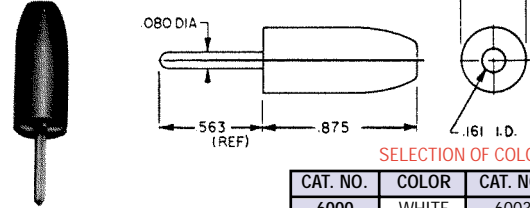

Designers' Choice

TEST TIPS & PLUGS

SPECIFICATIONS: Tips: Brass, Nickel Plate
 Handles: Nylon 6/6, Available in Red or Black
 Rating: 10 Amps AC for 100°C temperature rise, continuous duty

FORCE FIT SOLDERLESS TIPS

SENIOR

CAT. NO. 1690

JUNIOR

CAT. NO. 1680

SOLDERLESS - .080 DIA. TIP PLUGS

Fully insulated molded nylon sleeve. Maximum reliability with minimum contact resistance. Recessed metal head eliminates possibility of shock or grounding. Designed for solderless connection of up to 16 gauge stranded wire which fits through handle and tip and is secured by screwing handle tight. Current rating 10 Amps. Fits all standard tip jacks.

SELECTION OF COLORS

CAT. NO.	COLOR	CAT. NO.	COLOR
6000	WHITE	6003	GREEN
6001	RED	6004	YELLOW
6002	BLACK	6005	BLUE

THREADED SOLDERLESS TIP

SENIOR

CAT. NO. 1691

JUNIOR

CAT. NO. 1681

MINIATURE - .080 DIA. TIP PLUGS

Designed for miniaturization where space is critical. Solder lead connection. Maximum reliability with minimum contact resistance. Base of tip is recessed to eliminate shock or grounding. Fits horizontal tip jacks. Current rating: 10 Amps.