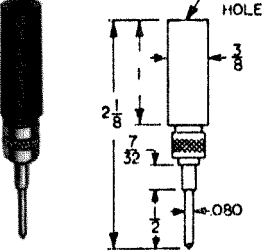

SENIOR

CAT. NO. 1690

JUNIOR

CAT. NO. 1680

SOLDERLESS - .080 DIA. TIP PLUGS

Fully insulated molded nylon sleeve. Maximum reliability with minimum contact resistance. Recessed metal head eliminates possibility of shock or grounding. Designed for solderless connection of up to 16 gauge stranded wire which fits through handle and tip and is secured by screwing handle tight. Current rating 10 Amps. Fits all standard tip jacks.

Designed for miniaturization where space is critical. Solder lead connection. Maximum reliability with minimum contact resistance. Base of tip is recessed to eliminate shock or grounding. Fits horizontal tip jacks. Current rating: 10 Amps.

SELECTION OF COLORS

CAT. NO.	COLOR	CAT. NO.	COLOR
6006	WHITE	6009	GREEN
6007	RED	6010	YELLOW
6008	BLACK	6011	BLUE

INSULATED SOLDERLESS TIP

SENIOR

CAT. NO. 1660- RED
 CAT. NO. 1661- BLACK

JUNIOR

CAT. NO. 1670- RED
 CAT. NO. 1671- BLACK

STREAMLINE TIPS

CAT. NO. 1615 - RED
 CAT. NO. 1616 - BLACK

CAT. NO.	A
3022-12	.120
3022-20	.093

HEAVY DUTY

CAT. NO. 3017 - RED
 CAT. NO. 3018 - BLACK
 CAT. NO. 3019 - TIP ONLY

NEEDLE TIPS

CAT. NO. 3015 - RED
 CAT. NO. 3016 - BLACK
 CAT. NO. 3014 - TIP ONLY