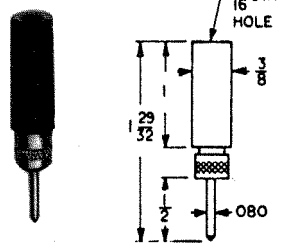

SENIOR

CAT. NO. 1690

JUNIOR

CAT. NO. 1680

SOLDERLESS - .080 DIA. TIP PLUGS

Fully insulated molded nylon sleeve. Maximum reliability with minimum contact resistance. Recessed metal head eliminates possibility of shock or grounding. Designed for solderless connection of up to 16 gauge stranded wire which fits through handle and tip and is secured by screwing handle tight. Current rating 10 Amps. Fits all standard tip jacks.

Designed for miniaturization where space is critical. Solder lead connection. Maximum reliability with minimum contact resistance. Base of tip is recessed to eliminate shock or grounding. Fits horizontal tip jacks. Current rating: 10 Amps.

SELECTION OF COLORS

CAT. NO.	COLOR	CAT. NO.	COLOR
6006	WHITE	6009	GREEN
6007	RED	6010	YELLOW
6008	BLACK	6011	BLUE

INSULATED SOLDERLESS TIP

SENIOR

CAT. NO. 1660- RED
 CAT. NO. 1661- BLACK

JUNIOR

CAT. NO. 1670- RED
 CAT. NO. 1671- BLACK

STREAMLINE TIPS

CAT. NO. 1615 - RED
 CAT. NO. 1616 - BLACK

CAT. NO.	A
3022-12	.120
3022-20	.093

HEAVY DUTY

CAT. NO. 3017 - RED
 CAT. NO. 3018 - BLACK
 CAT. NO. 3019 - TIP ONLY

NEEDLE TIPS

CAT. NO. 3015 - RED
 CAT. NO. 3016 - BLACK
 CAT. NO. 3014 - TIP ONLY