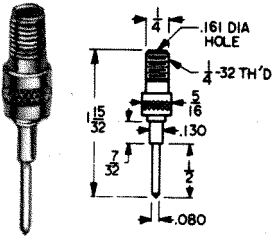

Designers' Choice

TEST TIPS & PLUGS

SPECIFICATIONS: Tips: Brass, Nickel Plate
 Handles: Nylon 6/6, Available in Red or Black
 Rating: 10 Amps AC for 100°C temperature rise, continuous duty

FORCE FIT SOLDERLESS TIPS

SENIOR

CAT. NO. 1690

JUNIOR

CAT. NO. 1680

SOLDERLESS - .080 DIA. TIP PLUGS

Fully insulated molded nylon sleeve. Maximum reliability with minimum contact resistance. Recessed metal head eliminates possibility of shock or grounding. Designed for solderless connection of up to 16 gauge stranded wire which fits through handle and tip and is secured by screwing handle tight. Current rating 10 Amps. Fits all standard tip jacks.

SELECTION OF COLORS

CAT. NO.	COLOR	CAT. NO.	COLOR
6000	WHITE	6003	GREEN
6001	RED	6004	YELLOW
6002	BLACK	6005	BLUE

THREADED SOLDERLESS TIP

SENIOR

CAT. NO. 1691

JUNIOR

CAT. NO. 1681

MINIATURE - .080 DIA. TIP PLUGS

Designed for miniaturization where space is critical. Solder lead connection. Maximum reliability with minimum contact resistance. Base of tip is recessed to eliminate shock or grounding. Fits horizontal tip jacks. Current rating: 10 Amps.