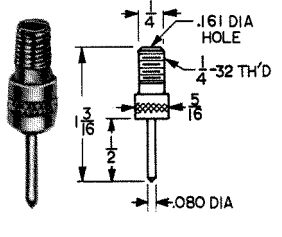

Designers' Choice

TEST TIPS & PLUGS

SPECIFICATIONS: Tips: Brass, Nickel Plate
 Handles: Nylon 6/6, Available in Red or Black
 Rating: 10 Amps AC for 100°C temperature rise, continuous duty

FORCE FIT SOLDERLESS TIPS

SENIOR

CAT. NO. 1690

JUNIOR

CAT. NO. 1680

SOLDERLESS - .080 DIA. TIP PLUGS

Fully insulated molded nylon sleeve. Maximum reliability with minimum contact resistance. Recessed metal head eliminates possibility of shock or grounding. Designed for solderless connection of up to 16 gauge stranded wire which fits through handle and tip and is secured by screwing handle tight. Current rating 10 Amps. Fits all standard tip jacks.

SELECTION OF COLORS

CAT. NO.	COLOR	CAT. NO.	COLOR
6000	WHITE	6003	GREEN
6001	RED	6004	YELLOW
6002	BLACK	6005	BLUE

THREADED SOLDERLESS TIP

SENIOR

CAT. NO. 1691

JUNIOR

CAT. NO. 1681

MINIATURE - .080 DIA. TIP PLUGS

Designed for miniaturization where space is critical. Solder lead connection. Maximum reliability with minimum contact resistance. Base of tip is recessed to eliminate shock or grounding. Fits horizontal tip jacks. Current rating: 10 Amps.