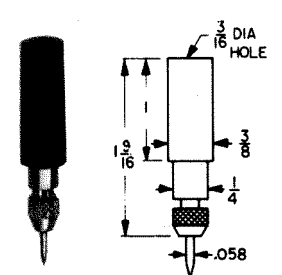

SENIOR

CAT. NO. 1690

JUNIOR

CAT. NO. 1680

SOLDERLESS - .080 DIA. TIP PLUGS

Fully insulated molded nylon sleeve. Maximum reliability with minimum contact resistance. Recessed metal head eliminates possibility of shock or grounding. Designed for solderless connection of up to 16 gauge stranded wire which fits through handle and tip and is secured by screwing handle tight. Current rating 10 Amps. Fits all standard tip jacks.

Designed for miniaturization where space is critical. Solder lead connection. Maximum reliability with minimum contact resistance. Base of tip is recessed to eliminate shock or grounding. Fits horizontal tip jacks. Current rating: 10 Amps.

STREAMLINE TIPS

CAT. NO. 1615 - RED
 CAT. NO. 1616 - BLACK

CAT. NO.	A
3022-12	.120
3022-20	.093

HEAVY DUTY

CAT. NO. 3017 - RED
 CAT. NO. 3018 - BLACK
 CAT. NO. 3019 - TIP ONLY

NEEDLE TIPS

CAT. NO. 3015 - RED
 CAT. NO. 3016 - BLACK
 CAT. NO. 3014 - TIP ONLY

STANDARD PHONE TIPS

Ideal for replacement tip for headset, speaker, or extension cord. Cat. No. 1601 Tip accommodates heavier wire.

CAT. NO. 1600

CAT. NO. 1601