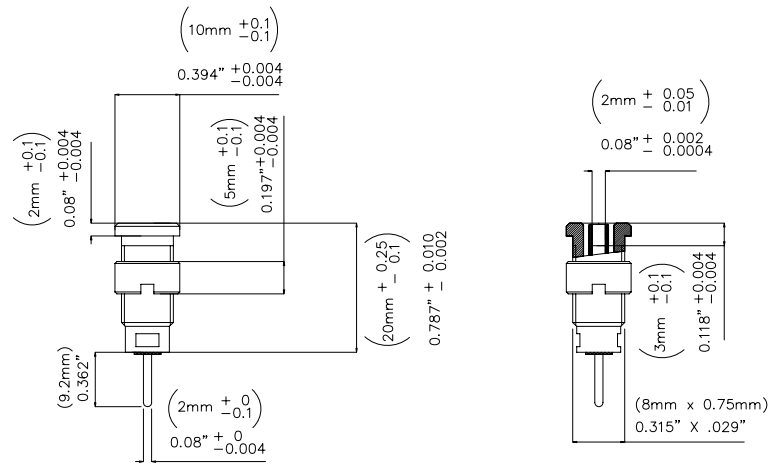

**Model 72921**  
**2mm SAFETY Sheathed Jack**

**Features**

- Mates to 2mm shrouded plugs
- Safety Sheath Jack
- Safety Rating 600 V CAT II
- 1.9mm wire wrap connecting pin

**Materials**

- Body: Polyamide.
- Pin: Nickel plated brass.
- Nut: Nickel plated

**Ordering Information**

Model: Model 72921-Color  
Standard colors: -0 (Black), -2 (Red)

**Specifications:**

Max Current	10A
Max Voltage	600 V CAT II
Max Resistance	Less than 5 mΩ

**USA:** Sales: 800-490-2361 Technical Support: 800-241-2060 Fax: 888-403-3360

All dimensions are in inches. Tolerances (except noted): .xx = ±.02" (.51 mm), .xxx = ±.005" (.127 mm). All specifications are to the latest revisions. Specifications are subject to change without notice. Registered trademarks are the property of their respective companies.