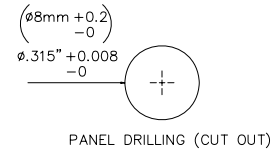

**Model 72921**  
**2mm SAFETY Sheathed Jack**

**Features**

- Mates to 2mm shrouded plugs
- Safety Sheath Jack
- Safety Rating 600 V CAT II
- 1.9mm wire wrap connecting pin

**Materials**

- Body: Polyamide.
- Pin: Nickel plated brass.
- Nut: Nickel plated

**Ordering Information**

Model: Model 72921-Color  
Standard colors: -0 (Black), -2 (Red)

**Specifications:**

Max Current	10A
Max Voltage	600 V CAT II
Max Resistance	Less than 5 mΩ

**USA:** Sales: 800-490-2361 Technical Support: 800-241-2060 Fax: 888-403-3360