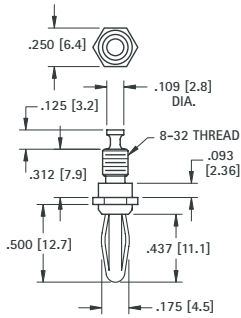

## EXTERNAL THREAD

.175 (4.5)  
Plug

**MATERIAL:**

**Spring:** Beryllium Copper  
**Body:** Brass, Nickel Plate

**CAT. NO. 652**

.175 (4.5)  
Plug

**MATERIAL:**

**Spring:** Beryllium Copper  
**Body:** Brass, Nickel Plate

## STANDARD RIVET

.175 (4.5)  
Plug

**MATERIAL:**

**Spring:** Beryllium Copper  
**Body:** Brass, Nickel Plate

CAT. NO.	L
552-3	.187 (4.7)
552-4	.218 (5.5)

### SOLDERLESS WITH SET SCREW

.175 (4.5)  
Plug

**MATERIAL:**

**Spring:** Nickel Silver  
**Body:** Brass, Nickel Plate  
**Handle:** Nylon

CAT. NO.	COLOR
6084	RED
6085	BLACK

## INTERNAL THREAD

Supplied with screw and lug  
Unassembled

**MATERIAL:**

**Spring:** Phosphor Bronze  
**Body:** Brass, Nickel Plate

CAT. NO.	D	P	H	T
6072	.175 (4.5)	.531 (13.5)	.937 (23.8)	6-32
6073	.300 (7.5)	.750 (19.1)	1.12 (28.4)	10-32