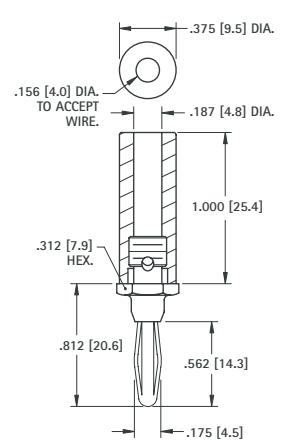

### SOLDERLESS WITH SET SCREW

.175 (4.5)  
Plug

**MATERIAL:**

**Spring:** Nickel Silver  
**Body:** Brass, Nickel Plate  
**Handle:** Nylon

CAT. NO.	COLOR
6084	RED
6085	BLACK

### SOLDERLESS CONNECTION

.175 (4.5)  
Plug

**MATERIAL:**

**Spring:** Nickel Silver  
**Body:** Brass, Nickel Plate  
**Handle:** Nylon

CAT. NO.	COLOR
6082	RED
6083	BLACK

## INTERNAL THREAD

Supplied with screw and lug  
Unassembled

**MATERIAL:**

**Spring:** Phosphor Bronze  
**Body:** Brass, Nickel Plate

CAT. NO.	D	P	H	T
6072	.175 (4.5)	.531 (13.5)	.937 (23.8)	6-32
6073	.300 (7.5)	.750 (19.1)	1.12 (28.4)	10-32

## EXTERNAL THREAD

Supplied with nut and lug  
Unassembled

**MATERIAL:**

**Spring:** Phosphor Bronze  
**Body:** Brass, Nickel Plate

CAT. NO.	D	P	H	S	T
6074-1	.175 (4.5)	.531 (13.5)	1.125 (28.6)	.375 (9.5)	6-32
6074-2	.175 (4.5)	.531 (13.5)	1.500 (38.1)	.750 (19.1)	6-32
6075	.300 (7.5)	.750 (19.1)	1.750 (44.5)	.625 (15.9)	250-28