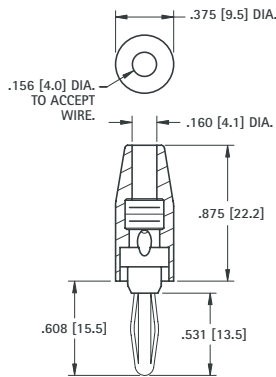

STANDARD SOLDERLESS

SOLDERLESS CONNECTION

MATERIAL:

Spring: Nickel Silver
Body: Brass, Nickel Plate
Handle: Nylon

CAT. NO.	COLOR
6078	RED
6079	BLACK