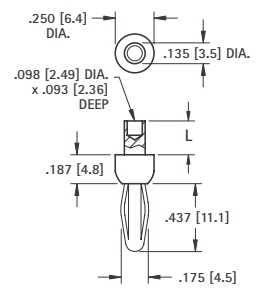

## EXTERNAL THREAD

.175 (4.5)  
Plug

**MATERIAL:**

**Spring:** Beryllium Copper  
**Body:** Brass, Nickel Plate

**CAT. NO. 652**

.175 (4.5)  
Plug

**MATERIAL:**

**Spring:** Beryllium Copper  
**Body:** Brass, Nickel Plate

## STANDARD RIVET

.175 (4.5)  
Plug

**MATERIAL:**

**Spring:** Beryllium Copper  
**Body:** Brass, Nickel Plate

CAT. NO.	L
552-3	.187 (4.7)
552-4	.218 (5.5)

### SOLDERLESS WITH SET SCREW

.175 (4.5)  
Plug

**MATERIAL:**

**Spring:** Nickel Silver  
**Body:** Brass, Nickel Plate  
**Handle:** Nylon

CAT. NO.	COLOR
6084	RED
6085	BLACK

## INTERNAL THREAD

Supplied with screw and lug  
Unassembled

**MATERIAL:**

**Spring:** Phosphor Bronze  
**Body:** Brass, Nickel Plate

CAT. NO.	D	P	H	T
6072	.175 (4.5)	.531 (13.5)	.937 (23.8)	6-32
6073	.300 (7.5)	.750 (19.1)	1.12 (28.4)	10-32