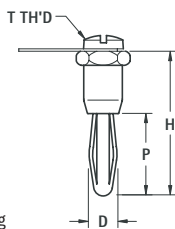

### SOLDERLESS WITH SET SCREW

.175 (4.5)  
Plug

**MATERIAL:**

**Spring:** Nickel Silver  
**Body:** Brass, Nickel Plate  
**Handle:** Nylon

CAT. NO.	COLOR
6084	RED
6085	BLACK

### SOLDERLESS CONNECTION

.175 (4.5)  
Plug

**MATERIAL:**

**Spring:** Nickel Silver  
**Body:** Brass, Nickel Plate  
**Handle:** Nylon

CAT. NO.	COLOR
6082	RED
6083	BLACK

## INTERNAL THREAD

Supplied with screw and lug  
Unassembled

**MATERIAL:**

**Spring:** Phosphor Bronze  
**Body:** Brass, Nickel Plate

CAT. NO.	D	P	H	T
6072	.175 (4.5)	.531 (13.5)	.937 (23.8)	6-32
6073	.300 (7.5)	.750 (19.1)	1.12 (28.4)	10-32

## EXTERNAL THREAD

Supplied with nut and lug  
Unassembled

**MATERIAL:**

**Spring:** Phosphor Bronze  
**Body:** Brass, Nickel Plate

CAT. NO.	D	P	H	S	T
6074-1	.175 (4.5)	.531 (13.5)	1.125 (28.6)	.375 (9.5)	6-32
6074-2	.175 (4.5)	.531 (13.5)	1.500 (38.1)	.750 (19.1)	6-32
6075	.300 (7.5)	.750 (19.1)	1.750 (44.5)	.625 (15.9)	250-28