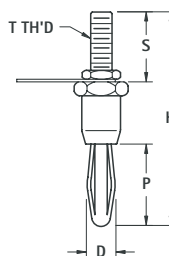

### SOLDERLESS CONNECTION

.175 (4.5)  
Plug

**MATERIAL:**

**Spring:** Nickel Silver  
**Body:** Brass, Nickel Plate  
**Handle:** Nylon

CAT. NO.	COLOR
6082	RED
6083	BLACK

## INTERNAL THREAD

Supplied with screw and lug  
Unassembled

**MATERIAL:**

**Spring:** Phosphor Bronze  
**Body:** Brass, Nickel Plate

CAT. NO.	D	P	H	T
6072	.175 (4.5)	.531 (13.5)	.937 (23.8)	6-32
6073	.300 (7.5)	.750 (19.1)	1.12 (28.4)	10-32

## EXTERNAL THREAD

Supplied with nut and lug  
Unassembled

**MATERIAL:**

**Spring:** Phosphor Bronze  
**Body:** Brass, Nickel Plate

CAT. NO.	D	P	H	S	T
6074-1	.175 (4.5)	.531 (13.5)	1.125 (28.6)	.375 (9.5)	6-32
6074-2	.175 (4.5)	.531 (13.5)	1.500 (38.1)	.750 (19.1)	6-32
6075	.300 (7.5)	.750 (19.1)	1.750 (44.5)	.625 (15.9)	250-28

## STANDARD INSULATED

.175 (4.5)  
Plug

**MATERIAL:**

**Spring:** Nickel Silver  
**Body:** Brass, Nickel Plate  
**Handle:** Nylon

CAT. NO.	COLOR
6080	RED
6081	BLACK