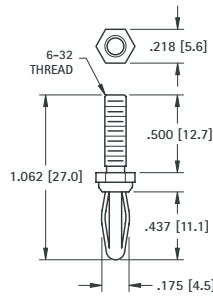

## EXTERNAL THREAD

.175 (4.5)  
Plug

**MATERIAL:**

**Spring:** Beryllium Copper  
**Body:** Brass, Nickel Plate

**CAT. NO. 652**

.175 (4.5)  
Plug

**MATERIAL:**

**Spring:** Beryllium Copper  
**Body:** Brass, Nickel Plate

## STANDARD RIVET

.175 (4.5)  
Plug

**MATERIAL:**

**Spring:** Beryllium Copper  
**Body:** Brass, Nickel Plate

CAT. NO.	L
552-3	.187 (4.7)
552-4	.218 (5.5)

### SOLDERLESS WITH SET SCREW

.175 (4.5)  
Plug

**MATERIAL:**

**Spring:** Nickel Silver  
**Body:** Brass, Nickel Plate  
**Handle:** Nylon

CAT. NO.	COLOR
6084	RED
6085	BLACK

## INTERNAL THREAD

Supplied with screw and lug  
Unassembled

**MATERIAL:**

**Spring:** Phosphor Bronze  
**Body:** Brass, Nickel Plate

CAT. NO.	D	P	H	T
6072	.175 (4.5)	.531 (13.5)	.937 (23.8)	6-32
6073	.300 (7.5)	.750 (19.1)	1.12 (28.4)	10-32