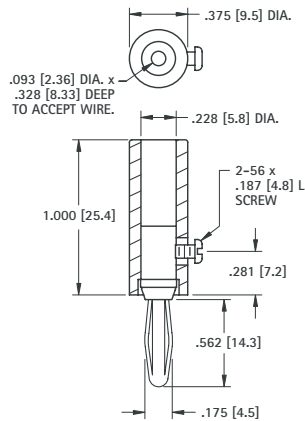

### SOLDERLESS CONNECTION

.175 (4.5)  
Plug

**MATERIAL:**

**Spring:** Nickel Silver  
**Body:** Brass, Nickel Plate  
**Handle:** Nylon

CAT. NO.	COLOR
6078	RED
6079	BLACK

### SOLDERLESS WITH SET SCREW

.175 (4.5)  
Plug

**MATERIAL:**

**Spring:** Nickel Silver  
**Body:** Brass, Nickel Plate  
**Handle:** Nylon

CAT. NO.	COLOR
6084	RED
6085	BLACK

## INTERNAL THREAD

Supplied with screw and lug  
Unassembled

**MATERIAL:**

**Spring:** Phosphor Bronze  
**Body:** Brass, Nickel Plate

CAT. NO.	D	P	H	T
6072	.175 (4.5)	.531 (13.5)	.937 (23.8)	6-32
6073	.300 (7.5)	.750 (19.1)	1.12 (28.4)	10-32

## EXTERNAL THREAD

Supplied with nut and lug  
Unassembled

**MATERIAL:**

**Spring:** Phosphor Bronze  
**Body:** Brass, Nickel Plate

CAT. NO.	D	P	H	S	T
6074-1	.175 (4.5)	.531 (13.5)	1.125 (28.6)	.375 (9.5)	6-32
6074-2	.175 (4.5)	.531 (13.5)	1.500 (38.1)	.750 (19.1)	6-32
6075	.300 (7.5)	.750 (19.1)	1.750 (44.5)	.625 (15.9)	250-28