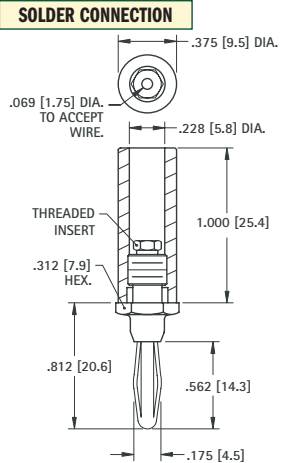

### SOLDERLESS WITH SET SCREW

.175 (4.5)  
Plug

**MATERIAL:**

**Spring:** Nickel Silver  
**Body:** Brass, Nickel Plate  
**Handle:** Nylon

CAT. NO.	COLOR
6084	RED
6085	BLACK

## INTERNAL THREAD

Supplied with screw and lug  
Unassembled

**MATERIAL:**

**Spring:** Phosphor Bronze  
**Body:** Brass, Nickel Plate

CAT. NO.	D	P	H	T
6072	.175 (4.5)	.531 (13.5)	.937 (23.8)	6-32
6073	.300 (7.5)	.750 (19.1)	1.12 (28.4)	10-32

## EXTERNAL THREAD

Supplied with nut and lug  
Unassembled

**MATERIAL:**

**Spring:** Phosphor Bronze  
**Body:** Brass, Nickel Plate

CAT. NO.	D	P	H	S	T
6074-1	.175 (4.5)	.531 (13.5)	1.125 (28.6)	.375 (9.5)	6-32
6074-2	.175 (4.5)	.531 (13.5)	1.500 (38.1)	.750 (19.1)	6-32
6075	.300 (7.5)	.750 (19.1)	1.750 (44.5)	.625 (15.9)	250-28

## STANDARD INSULATED

.175 (4.5)  
Plug

**MATERIAL:**

**Spring:** Nickel Silver  
**Body:** Brass, Nickel Plate  
**Handle:** Nylon

CAT. NO.	COLOR
6080	RED
6081	BLACK