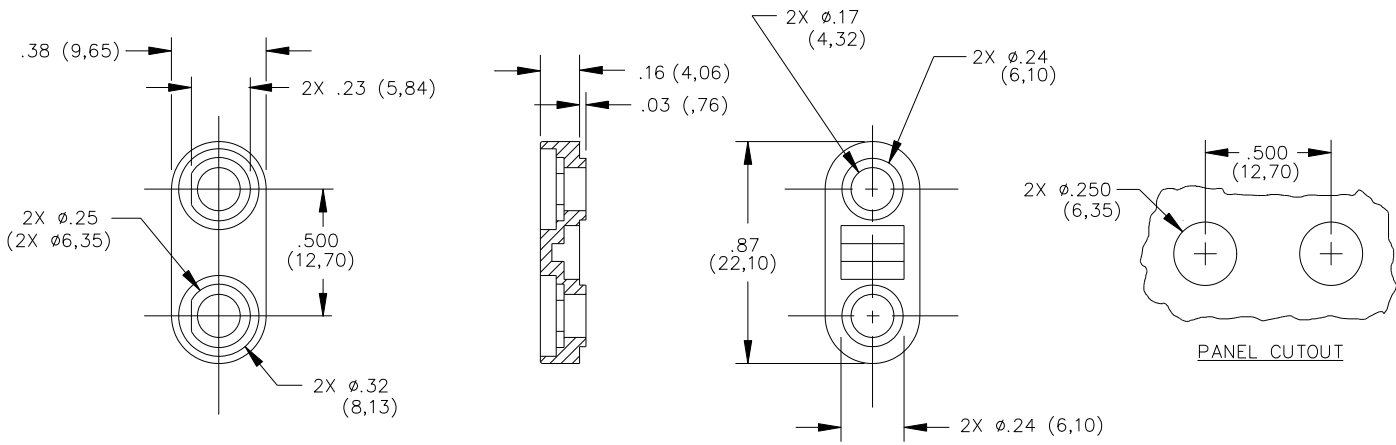

## Model 4619 Mounting Base Double Banana Jack & Binding Post, Miniature

All dimensions are in inches. Tolerances (except noted): .xx =  $\pm$ .02" (.51 mm), .xxx =  $\pm$ .005" (.127 mm).

All specifications are to the latest revisions. Specifications are subject to change without notice.