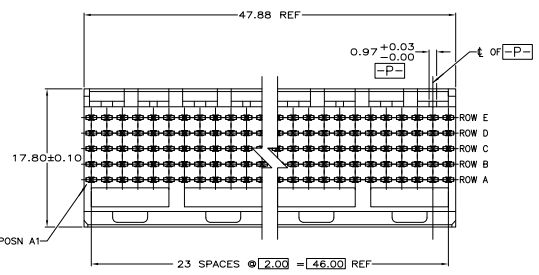

THIS DRAWING IS UNPUBLISHED. ALL RIGHTS RESERVED.
© 2015 BY TAIYU ELECTRONICS CORPORATION

REV	DATE	DESCRIPTION	BY	CHK	APP
ES	00				
C		REVISED FOR ECO-10-010021	SY	CW	

- △ HOUSING MATERIAL: LIQUID CRYSTAL POLYMER.
  COLOR: NATURAL.
- △ CONTACT MATERIAL: PHOSPHOR BRONZE.
- △ CONTACT FINISH: (B)
  UNDERPLATE (ENTIRE CONTACT):
  0.00127 MIN NICKEL PER SAE-AMS-QQ-N-290
  ON MATING SURFACES:
  CONFORMS TO ALL TESTING SPECIFIED FOR TELCORDIA
  UNCONTROLLED ENVIRONMENT.
  ON LEADS:
  0.0006 MIN MATTE TIN PER ASTM B 545 OVER UNDERPLATE.
  LUBRICATION (MIN MATING SURFACES):
  SURFACE CONDITIONER AFTER PLATING.
- △ PART MARKING, LOCATED APPROXIMATELY AS SHOWN.
5. SEE SHEET 2 FOR SEQUENCING CHARTS.
- △ DIMENSION APPLIES WHEN SEATED ON PRINTED CIRCUIT BOARD.
- △ SEE RESTRICTED CUSTOMER DRAWING 1-5223083-9.
- △ SEE RESTRICTED CUSTOMER DRAWING 2-5223083-0.
- △ OBSOLETE PARTS: OBSOLETE CIS STREAMLINING PER D.RENAUD/D.SINISI

REV	DATE	DESCRIPTION	BY	CHK	APP
△		4-5223083-5			
△		4-5223083-9			
△		4-5223083-8			
△		3-5223083-9			
△		3-5223083-7			
△		3-5223083-6			
△		3-5223083-5			
△		3-5223083-3			
△		3-5223083-2			
△		3-5223083-1			
△		2-5223083-0			
△		2-5223083-9			
△		2-5223083-7			
△		2-5223083-6			
△		2-5223083-5			
△		2-5223083-3			
△		2-5223083-2			
△		2-5223083-1			
△		1-5223083-9			
△		1-5223083-8			
△		1-5223083-7			
△		1-5223083-6			
△		1-5223083-5			
△		1-5223083-4			
△		1-5223083-3			
△		1-5223083-2			
△		1-5223083-1			
△		5223083-9			
△		5223083-8			
△		5223083-7			
△		5223083-6			
△		5223083-5			
△		5223083-4			
△		5223083-3			
△		5223083-2			
△		5223083-1