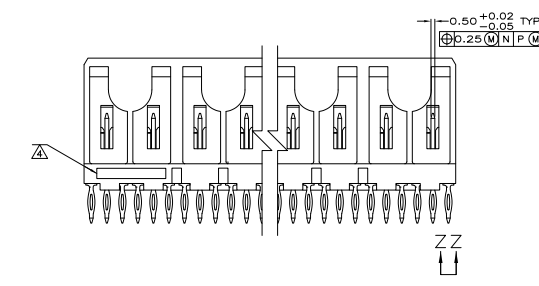

THIS DRAWING IS UNPUBLISHED. ALL RIGHTS RESERVED.
© 2015 BY TAIYU ELECTRONICS CORPORATION

REV	DATE	DESCRIPTION	BY	CHK	APP
ES	00				
C		REVISED FOR ECO-10-010021	SY	CW	

- △ HOUSING MATERIAL: LIQUID CRYSTAL POLYMER.
  COLOR: NATURAL.
- △ CONTACT MATERIAL: PHOSPHOR BRONZE.
- △ CONTACT FINISH: (B)
  UNDERPLATE (ENTIRE CONTACT):
  0.00127 MIN NICKEL PER SAE-AMS-QQ-N-290
  ON MATING SURFACES:
  CONFORMS TO ALL TESTING SPECIFIED FOR TELCORDIA
  UNCONTROLLED ENVIRONMENT.
  ON LEADS:
  0.0006 MIN MATTE TIN PER ASTM B 545 OVER UNDERPLATE.
  LUBRICATION (MIN MATING SURFACES):
  SURFACE CONDITIONER AFTER PLATING.
- △ PART MARKING, LOCATED APPROXIMATELY AS SHOWN.
5. SEE SHEET 2 FOR SEQUENCING CHARTS.
- △ DIMENSION APPLIES WHEN SEATED ON PRINTED CIRCUIT BOARD.
- △ SEE RESTRICTED CUSTOMER DRAWING 1-5223083-9.
- △ SEE RESTRICTED CUSTOMER DRAWING 2-5223083-0.
- △ OBSOLETE PARTS: OBSOLETE CIS STREAMLINING PER D.RENAUD/D.SINISI

REV	DATE	DESCRIPTION	BY	CHK	APP
△		4-5223083-5			
△		4-5223083-9			
△		4-5223083-8			
△		3-5223083-9			
△		3-5223083-7			
△		3-5223083-6			
△		3-5223083-5			
△		3-5223083-3			
△		3-5223083-2			
△		3-5223083-1			
△		2-5223083-0			
△		2-5223083-9			
△		2-5223083-7			
△		2-5223083-6			
△		2-5223083-5			
△		2-5223083-3			
△		2-5223083-2			
△		2-5223083-1			
△		1-5223083-9			
△		1-5223083-8			
△		1-5223083-7			
△		1-5223083-6			
△		1-5223083-5			
△		1-5223083-4			
△		1-5223083-3			
△		1-5223083-2			
△		1-5223083-1			
△		5223083-9			
△		5223083-8			
△		5223083-7			
△		5223083-6			
△		5223083-5			
△		5223083-4			
△		5223083-3			
△		5223083-2			
△		5223083-1