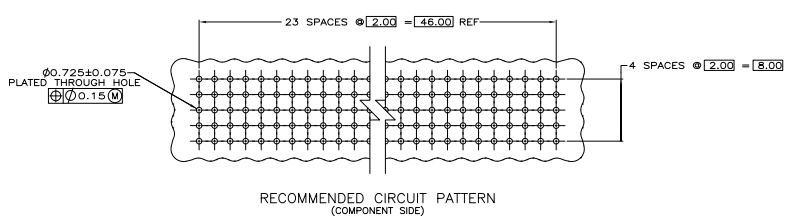

THIS DRAWING IS UNPUBLISHED. ALL RIGHTS RESERVED.
© 2015 BY TAIYU ELECTRONICS CORPORATION

REV	DATE	DESCRIPTION	BY	CHK	APP
ES	00				
C		REVISED FOR ECO-10-010021	SY	CW	

- △ HOUSING MATERIAL: LIQUID CRYSTAL POLYMER.
  COLOR: NATURAL.
- △ CONTACT MATERIAL: PHOSPHOR BRONZE.
- △ CONTACT FINISH: (B)
  UNDERPLATE (ENTIRE CONTACT):
  0.00127 MIN NICKEL PER SAE-AMS-QQ-N-290
  ON MATING SURFACES:
  CONFORMS TO ALL TESTING SPECIFIED FOR TELCORDIA
  UNCONTROLLED ENVIRONMENT.
  ON LEADS:
  0.0006 MIN MATTE TIN PER ASTM B 545 OVER UNDERPLATE.
  LUBRICATION (MIN MATING SURFACES):
  SURFACE CONDITIONER AFTER PLATING.
- △ PART MARKING, LOCATED APPROXIMATELY AS SHOWN.
5. SEE SHEET 2 FOR SEQUENCING CHARTS.
- △ DIMENSION APPLIES WHEN SEATED ON PRINTED CIRCUIT BOARD.
- △ SEE RESTRICTED CUSTOMER DRAWING 1-5223083-9.
- △ SEE RESTRICTED CUSTOMER DRAWING 2-5223083-0.
- △ OBSOLETE PARTS: OBSOLETE CIS STREAMLINING PER D.RENAUD/D.SINISI

REV	DATE	DESCRIPTION	BY	CHK	APP
△		4-5223083-5			
△		4-5223083-9			
△		4-5223083-8			
△		3-5223083-9			
△		3-5223083-7			
△		3-5223083-6			
△		3-5223083-5			
△		3-5223083-3			
△		3-5223083-2			
△		3-5223083-1			
△		2-5223083-0			
△		2-5223083-9			
△		2-5223083-7			
△		2-5223083-6			
△		2-5223083-5			
△		2-5223083-3			
△		2-5223083-2			
△		2-5223083-1			
△		1-5223083-9			
△		1-5223083-8			
△		1-5223083-7			
△		1-5223083-6			
△		1-5223083-5			
△		1-5223083-4			
△		1-5223083-3			
△		1-5223083-2			
△		1-5223083-1			
△		5223083-9			
△		5223083-8			
△		5223083-7			
△		5223083-6			
△		5223083-5			
△		5223083-4			
△		5223083-3			
△		5223083-2			
△		5223083-1