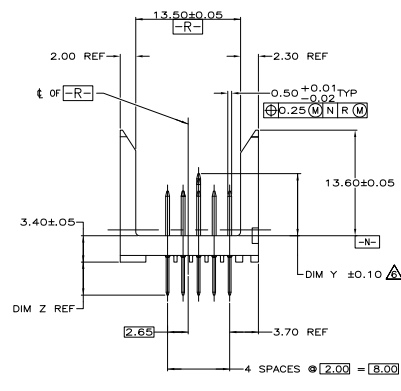

THIS DRAWING IS UNPUBLISHED. ALL RIGHTS RESERVED.
© 2015 BY TAIYU ELECTRONICS CORPORATION

REV	DATE	DESCRIPTION	BY	CHK	APP
ES	00				
C		REVISED FOR ECO-10-010021	SY	CW	

- △ HOUSING MATERIAL: LIQUID CRYSTAL POLYMER.
  COLOR: NATURAL.
- △ CONTACT MATERIAL: PHOSPHOR BRONZE.
- △ CONTACT FINISH: (B)
  UNDERPLATE (ENTIRE CONTACT):
  0.00127 MIN NICKEL PER SAE-AMS-QQ-N-290
  ON MATING SURFACES:
  CONFORMS TO ALL TESTING SPECIFIED FOR TELCORDIA
  UNCONTROLLED ENVIRONMENT.
  ON LEADS:
  0.0006 MIN MATTE TIN PER ASTM B 545 OVER UNDERPLATE.
  LUBRICATION (MIN MATING SURFACES):
  SURFACE CONDITIONER AFTER PLATING.
- △ PART MARKING, LOCATED APPROXIMATELY AS SHOWN.
5. SEE SHEET 2 FOR SEQUENCING CHARTS.
- △ DIMENSION APPLIES WHEN SEATED ON PRINTED CIRCUIT BOARD.
- △ SEE RESTRICTED CUSTOMER DRAWING 1-5223083-9.
- △ SEE RESTRICTED CUSTOMER DRAWING 2-5223083-0.
- △ OBSOLETE PARTS: OBSOLETE CIS STREAMLINING PER D.RENAUD/D.SINISI

REV	DATE	DESCRIPTION	BY	CHK	APP
△		4-5223083-5			
△		4-5223083-9			
△		4-5223083-8			
△		3-5223083-9			
△		3-5223083-7			
△		3-5223083-6			
△		3-5223083-5			
△		3-5223083-3			
△		3-5223083-2			
△		3-5223083-1			
△		2-5223083-0			
△		2-5223083-9			
△		2-5223083-7			
△		2-5223083-6			
△		2-5223083-5			
△		2-5223083-3			
△		2-5223083-2			
△		2-5223083-1			
△		1-5223083-9			
△		1-5223083-8			
△		1-5223083-7			
△		1-5223083-6			
△		1-5223083-5			
△		1-5223083-4			
△		1-5223083-3			
△		1-5223083-2			
△		1-5223083-1			
△		5223083-9			
△		5223083-8			
△		5223083-7			
△		5223083-6			
△		5223083-5			
△		5223083-4			
△		5223083-3			
△		5223083-2			
△		5223083-1