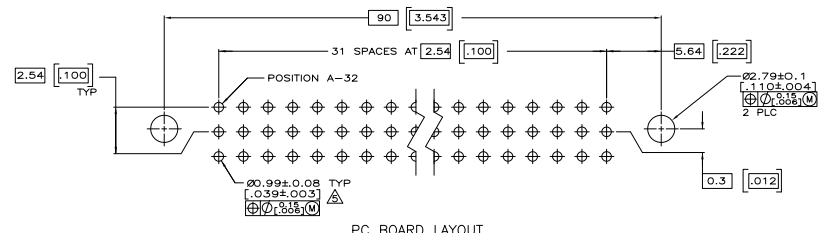

THIS DRAWING IS UNPUBLISHED
ALL RIGHTS RESERVED

REV	DATE	DESCRIPTION	BY	CHK	APP
AD	25				
		REVISED PER EDD-11-004835			

- △ HOUSING MATERIAL: GLASS-FILLED POLYMER.
- △ POST MATERIAL: COPPER ALLOY.
- △ POST FINISH: DIN 41612 CLASS 2 IN CONTACT AREA.
- △ TIN PLATE ON POSTS.
- △ MARKING ON THIS SIDE.
- △ RECOMMENDED HOLE SIZE FOR MANUAL APPLICATION OF CONNECTOR ONTO PC BOARD.
- △ [PART NUMBER, DATE CODE] MARKED THIS APPROXIMATE AREA.

1-32	X	X	X	96	565098-5
POSITIONS LOADED	C	B	A	NO. OF LOADED POSITIONS	ASSY PART NUMBER